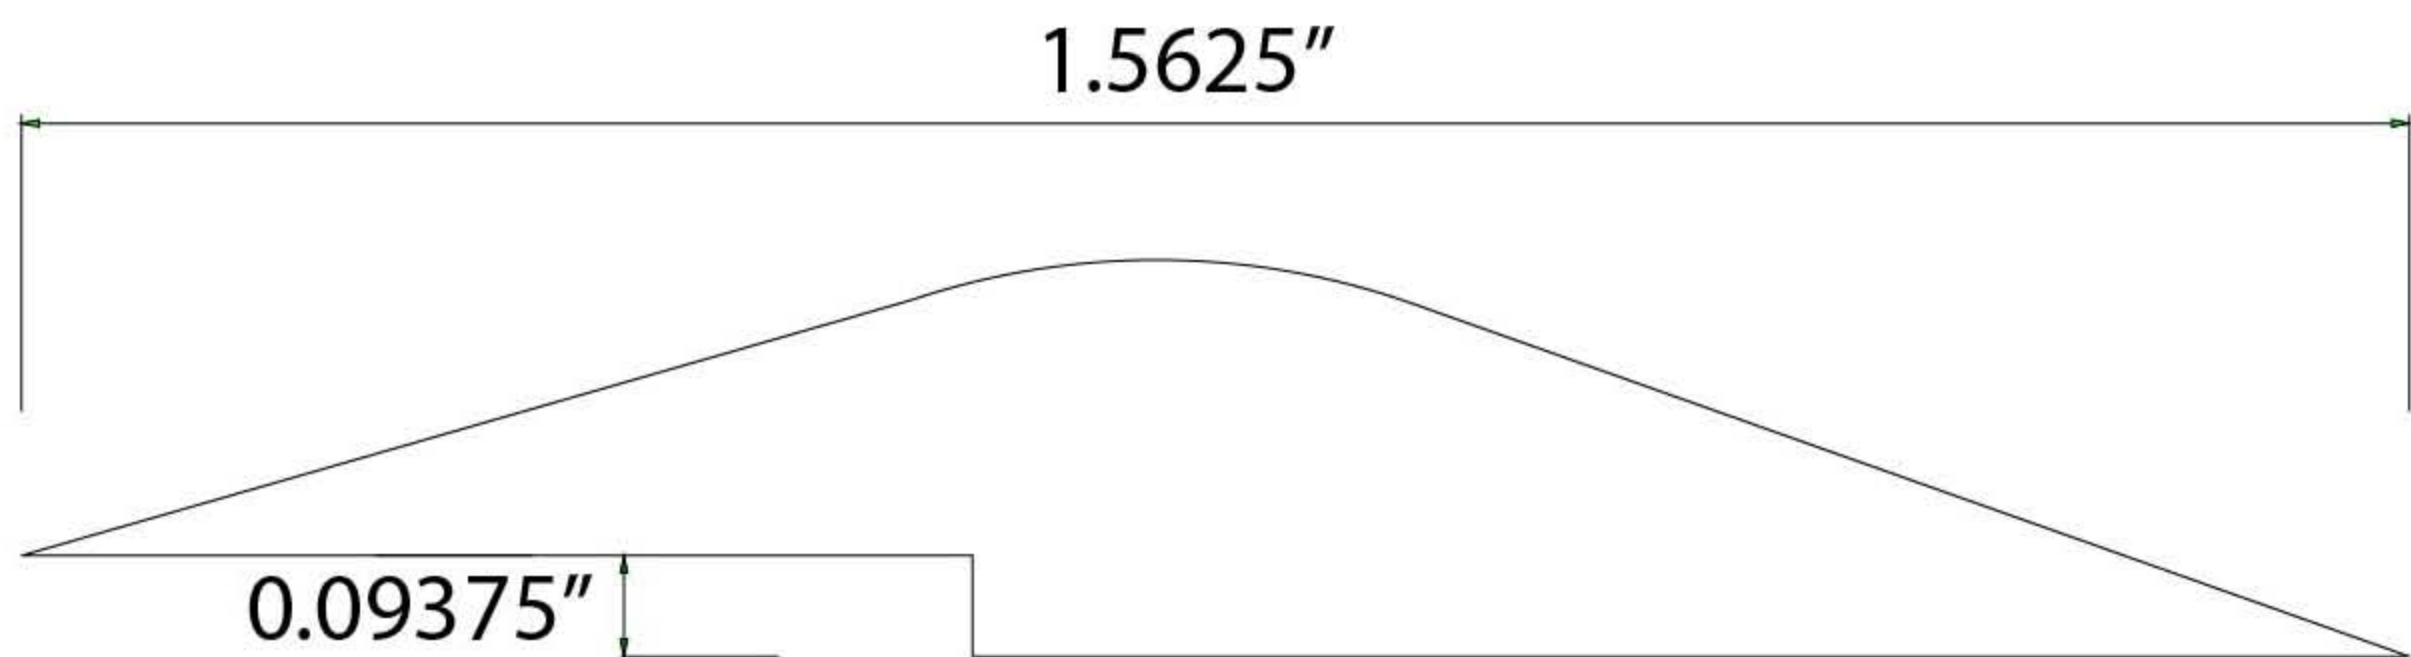

NATIONAL METAL SHAPES, INC.

425 S. SANDUSKY STREET

DELAWARE, OHIO 43015

(740) 363-9559

(800) 837-9559

FAX (740) 363-3000

6871 Series

Item #: 6871 Series

Description: 3/32" Over The Top Reducer, 12' Long

Material: Vinyl - Black Color = Part # 6871
Brown Color = Part # 6872
Beige Color = Part # 6875
Grey Color = Part # 6877

STANDARD TOLERANCES FOR EXTRUDED SHAPES APPLY UNLESS OTHERWISE SPECIFIED