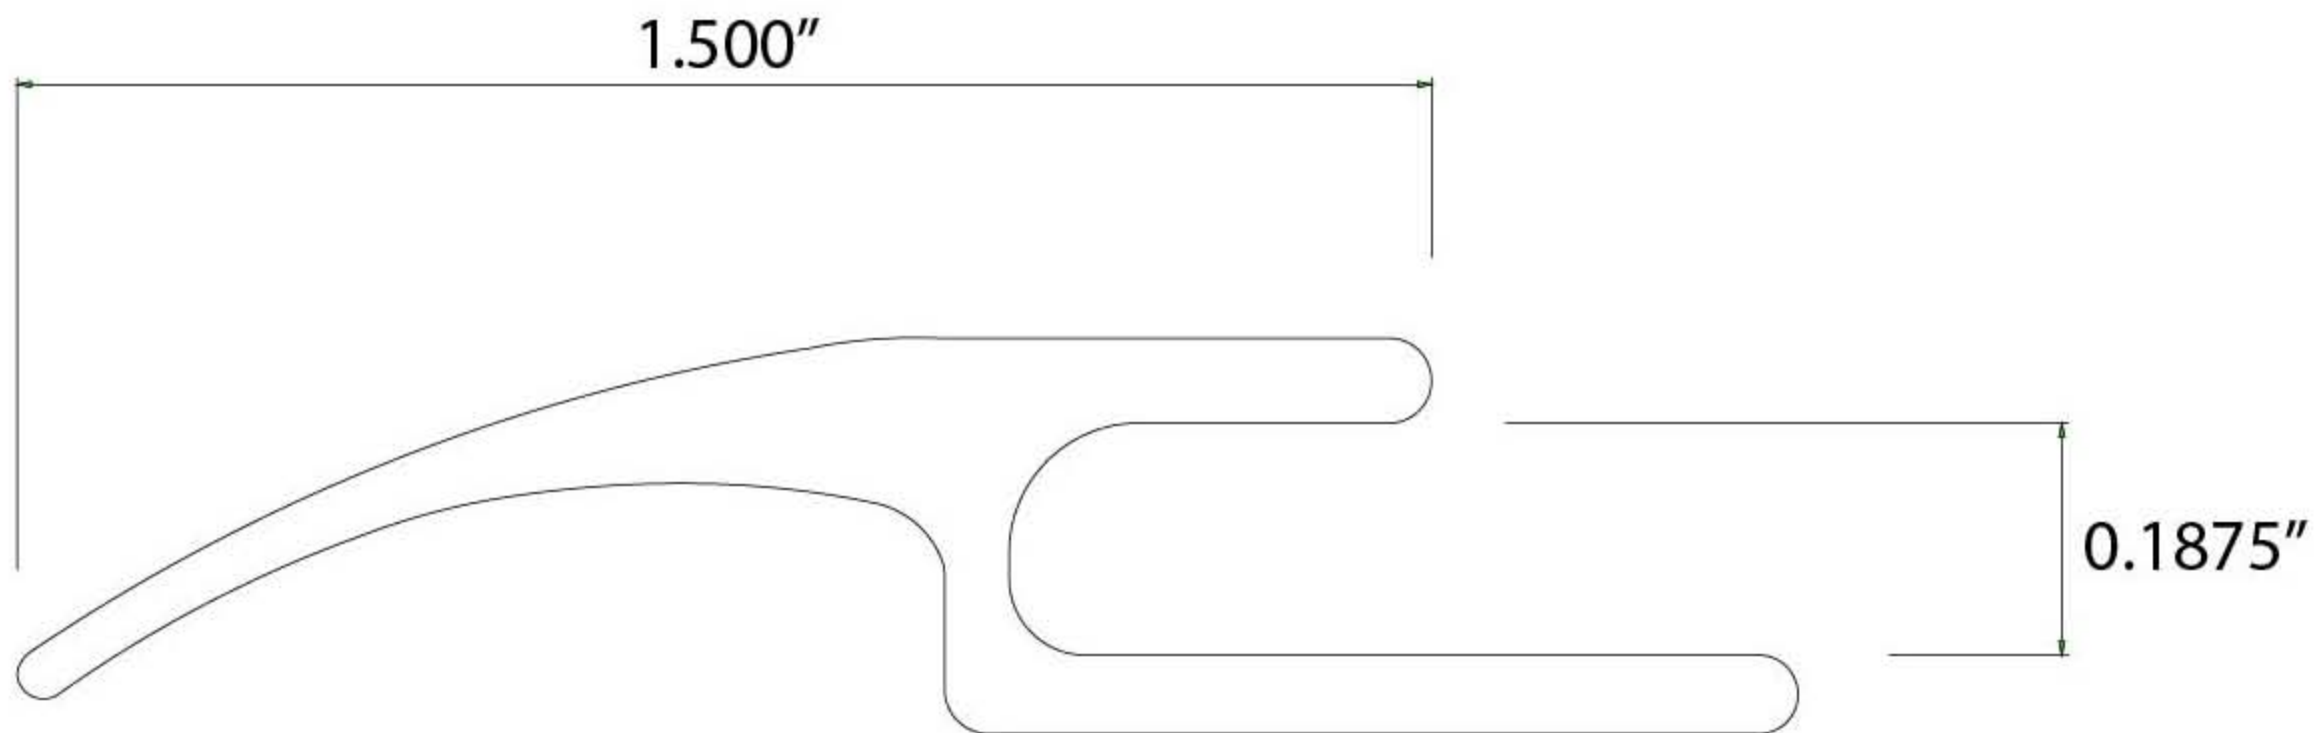

NATIONAL METAL SHAPES, INC.

425 S. SANDUSKY STREET

DELAWARE, OHIO 43015

(740) 363-9559

(800) 837-9559

FAX (740) 363-3000

6781 Series

Item #: 6781 Series

Description: Angled Joiner, 12' Long

Material: Vinyl - Black Color = Part # 6781

Brown Color = Part # 6782

Beige Color = Part # 6785

Grey Color = Part # 6787

STANDARD TOLERANCES FOR EXTRUDED SHAPES APPLY UNLESS OTHERWISE SPECIFIED