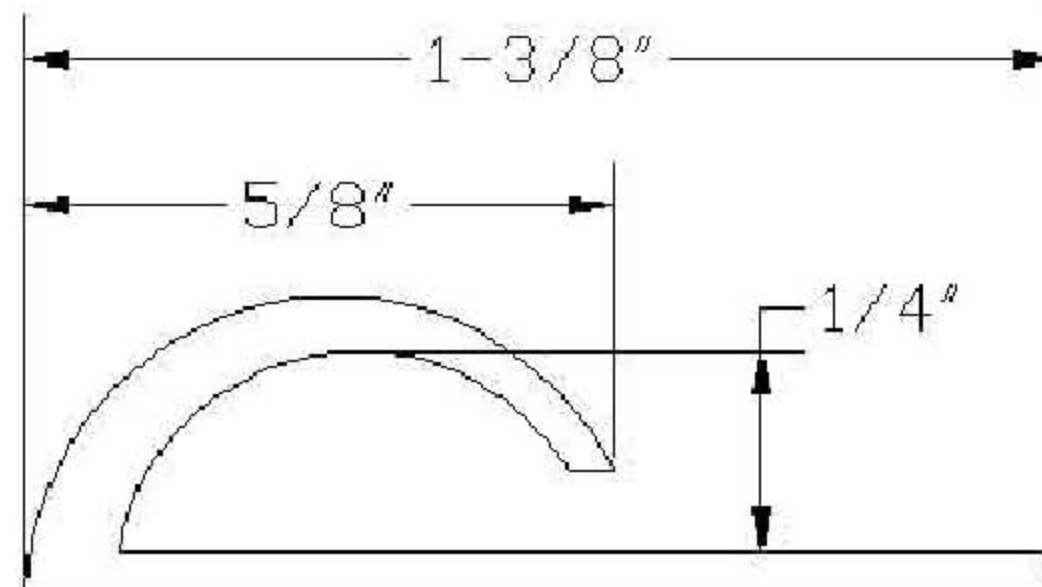

Item #: 6301 Series

Description: Vinyl Cap, 12' Long

Material: Vinyl - Black Color = Part # 6301
Brown Color = Part # 6302
Beige Color = Part # 6305
Grey Color = Part # 6307

STANDARD TOLERANCES FOR EXTRUDED SHAPES APPLY UNLESS OTHERWISE SPECIFIED