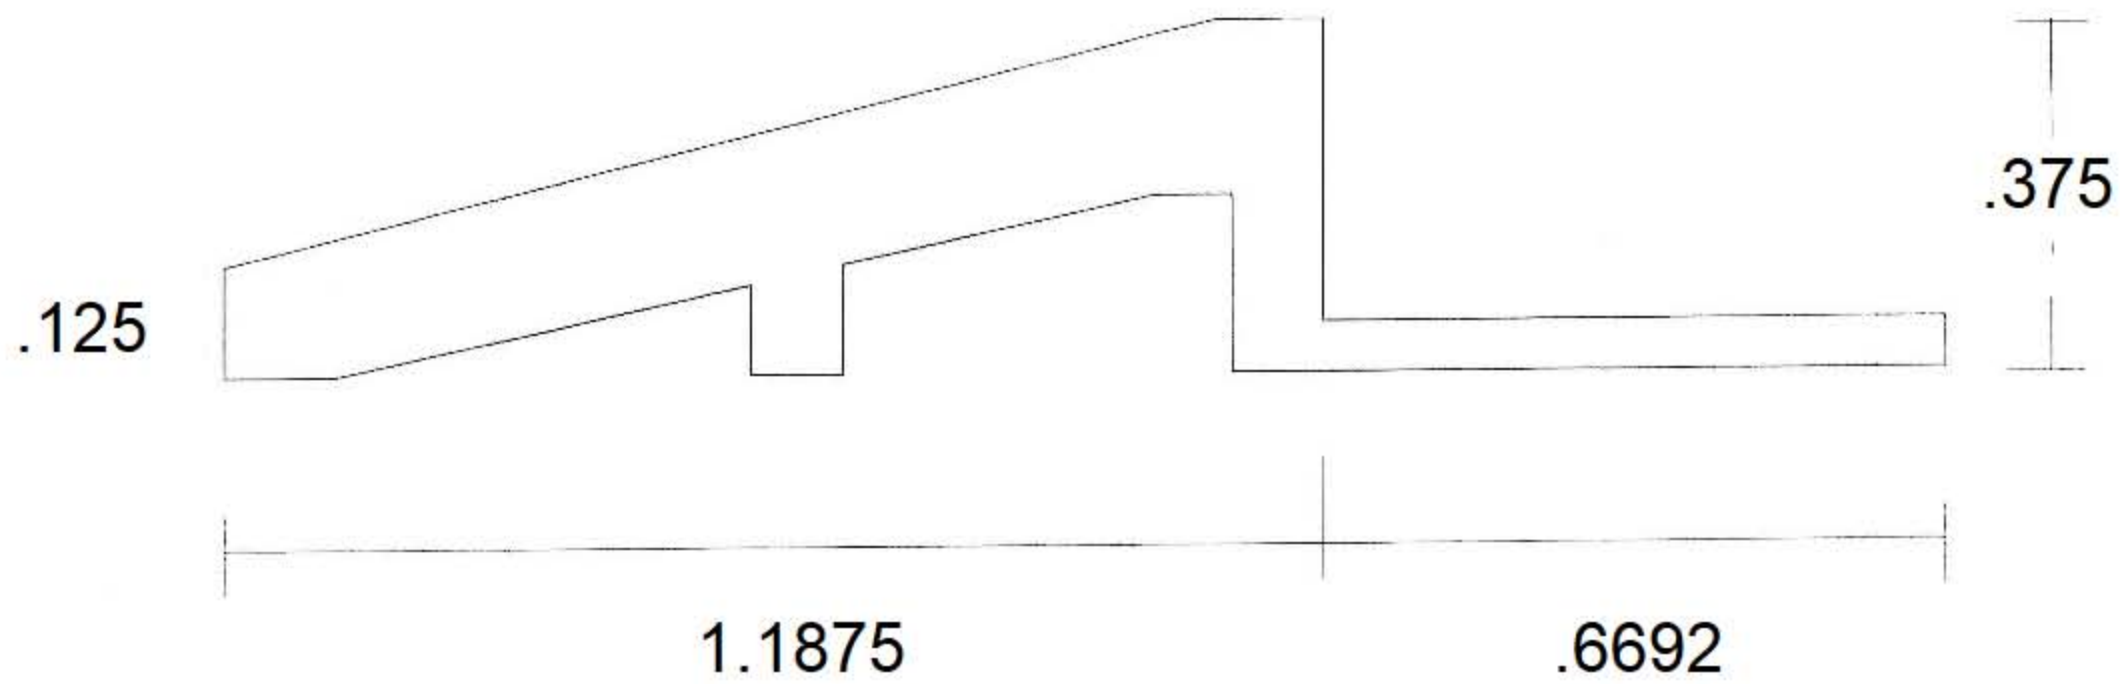

NATIONAL METAL SHAPES, INC.

425 S. SANDUSKY STREET
DELAWARE, OHIO 43015
(740) 363-9559
(800) 837-9559
FAX (740) 363-3000

TZ38150R

Item #: TZ38150R

Description: 3/8" High x 1 3/16" Wide Ramp for Terrazzo. Transitions from 3/8" to 1/8" (Floor Covering) or Nothing (Concrete).

Material: Zinc

STANDARD TOLERANCES FOR EXTRUDED SHAPES APPLY UNLESS OTHERWISE SPECIFIED