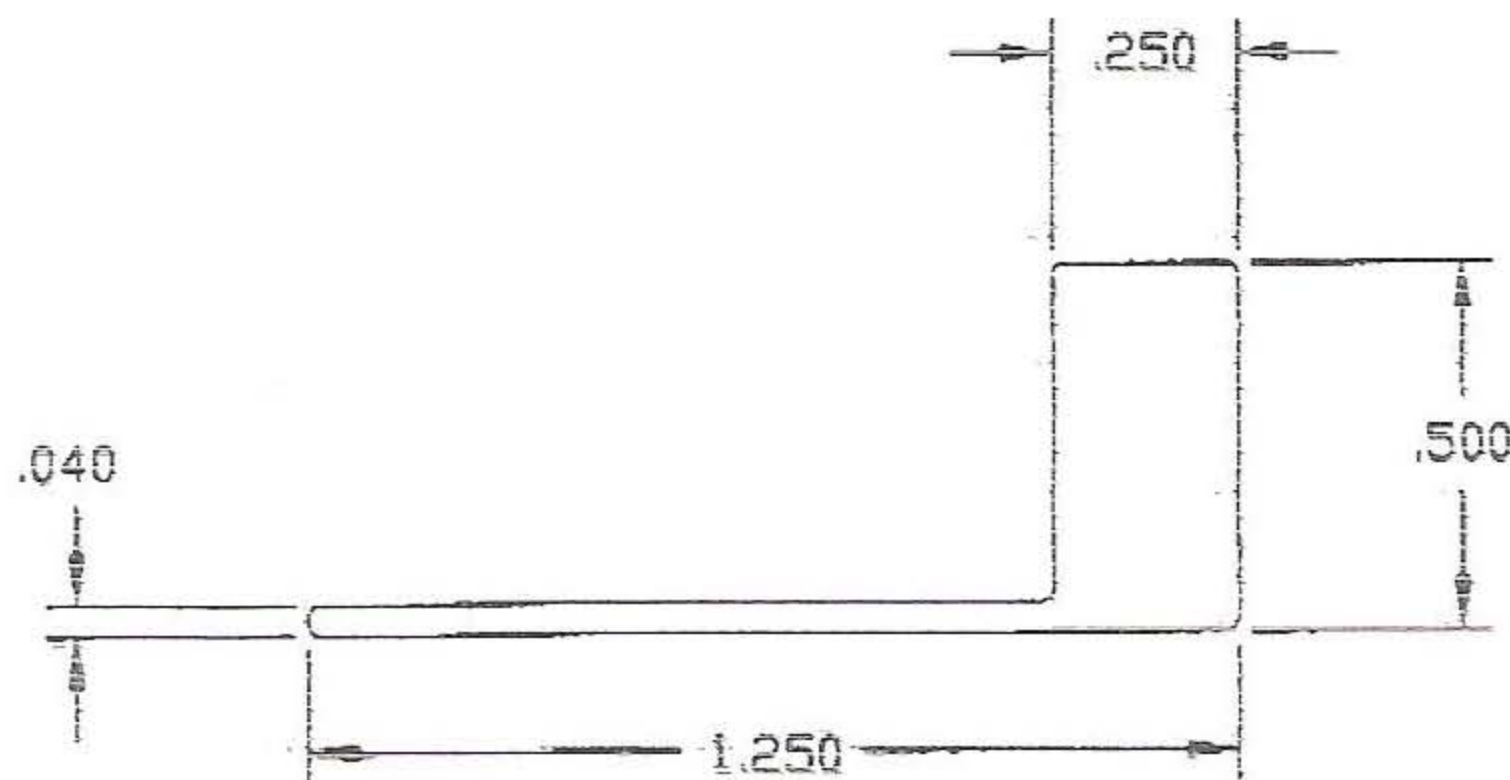

# NATIONAL METAL SHAPES, INC.

425 S. SANDUSKY STREET

DELAWARE, OHIO 43015

(740) 363-9559

(800) 837-9559

FAX (740) 363-3000

TLB1214

Item #: TLB1214

Description: 1/2" High x 1/4" Wide (Top) x 6' Long, L-Angle Type Divider Strip.  
Can be Flexed (Notched) for Bending.

Material: Brass

STANDARD TOLERANCES FOR EXTRUDED SHAPES APPLY UNLESS OTHERWISE SPECIFIED