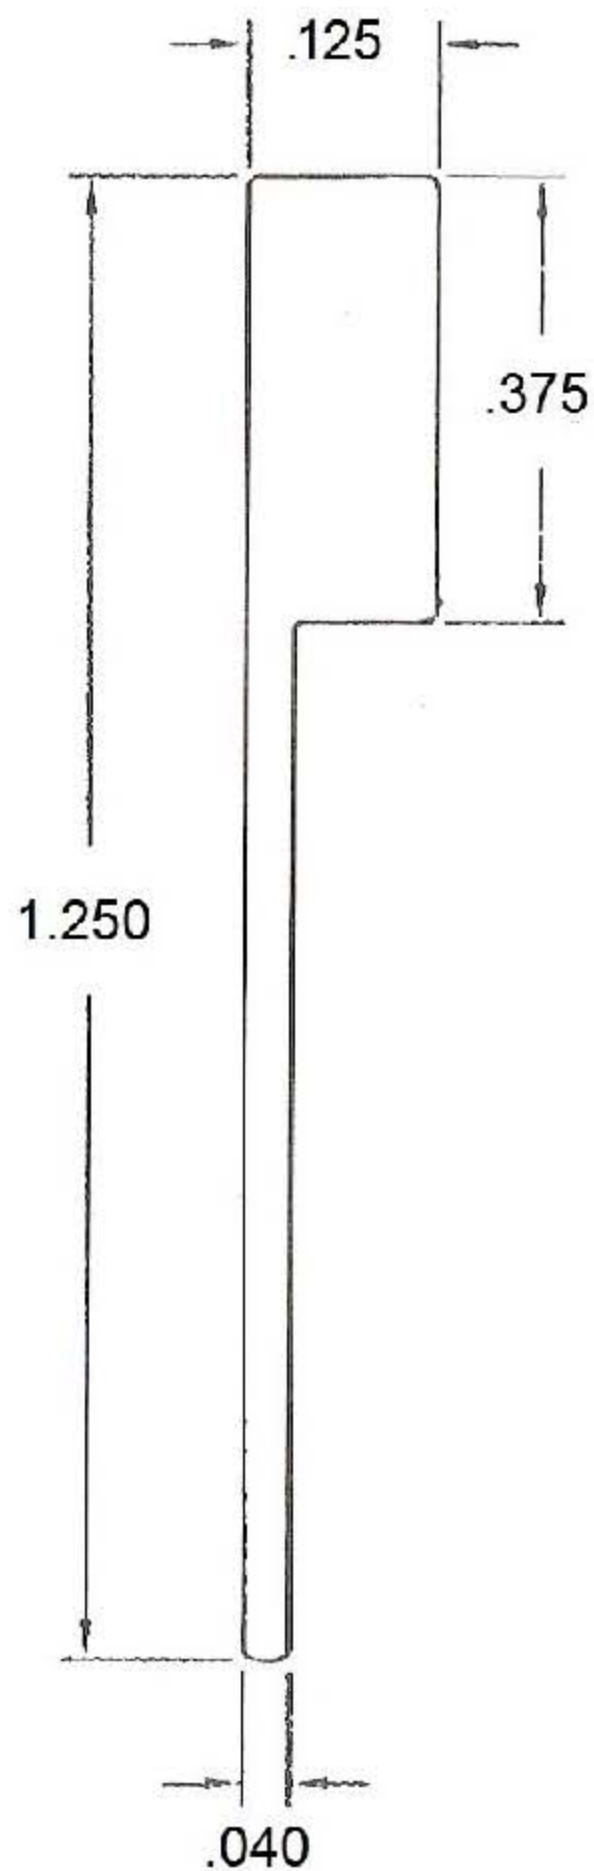

NATIONAL METAL SHAPES, INC.

425 S. SANDUSKY STREET

DELAWARE, OHIO 43015

(740) 363-9559

(800) 837-9559

FAX (740) 363-3000

TSA11418

Item #: TSA11418

Description: 1 1/4" High x 1/8" Wide (Top) x 6'
Long, Standard Type Divider Strips

Material: Aluminum

STANDARD TOLERANCES FOR EXTRUDED SHAPES APPLY UNLESS OTHERWISE SPECIFIED