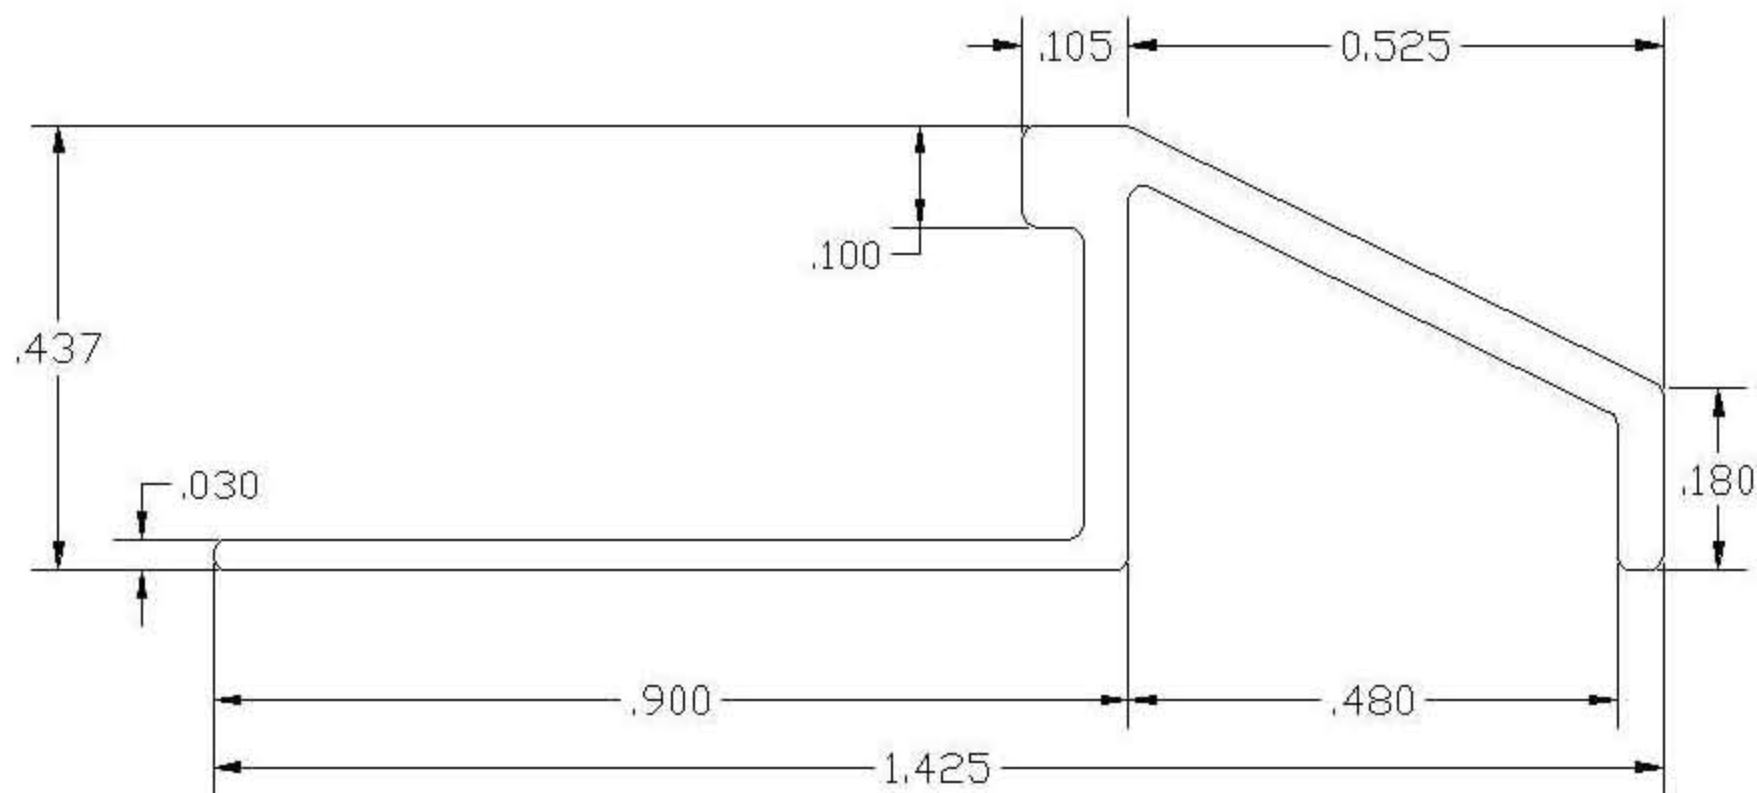

NATIONAL METAL SHAPES, INC.

425 S. SANDUSKY STREET

DELAWARE, OHIO 43015

(740) 363-9559

(800) 837-9559

FAX (740) 363-3000

20212

Item #: 20212

Description: 3/8" High x 8' Long, Reducer Type Tile Trim

Material: Brass - Mill Finish

STANDARD TOLERANCES FOR EXTRUDED SHAPES APPLY UNLESS OTHERWISE SPECIFIED