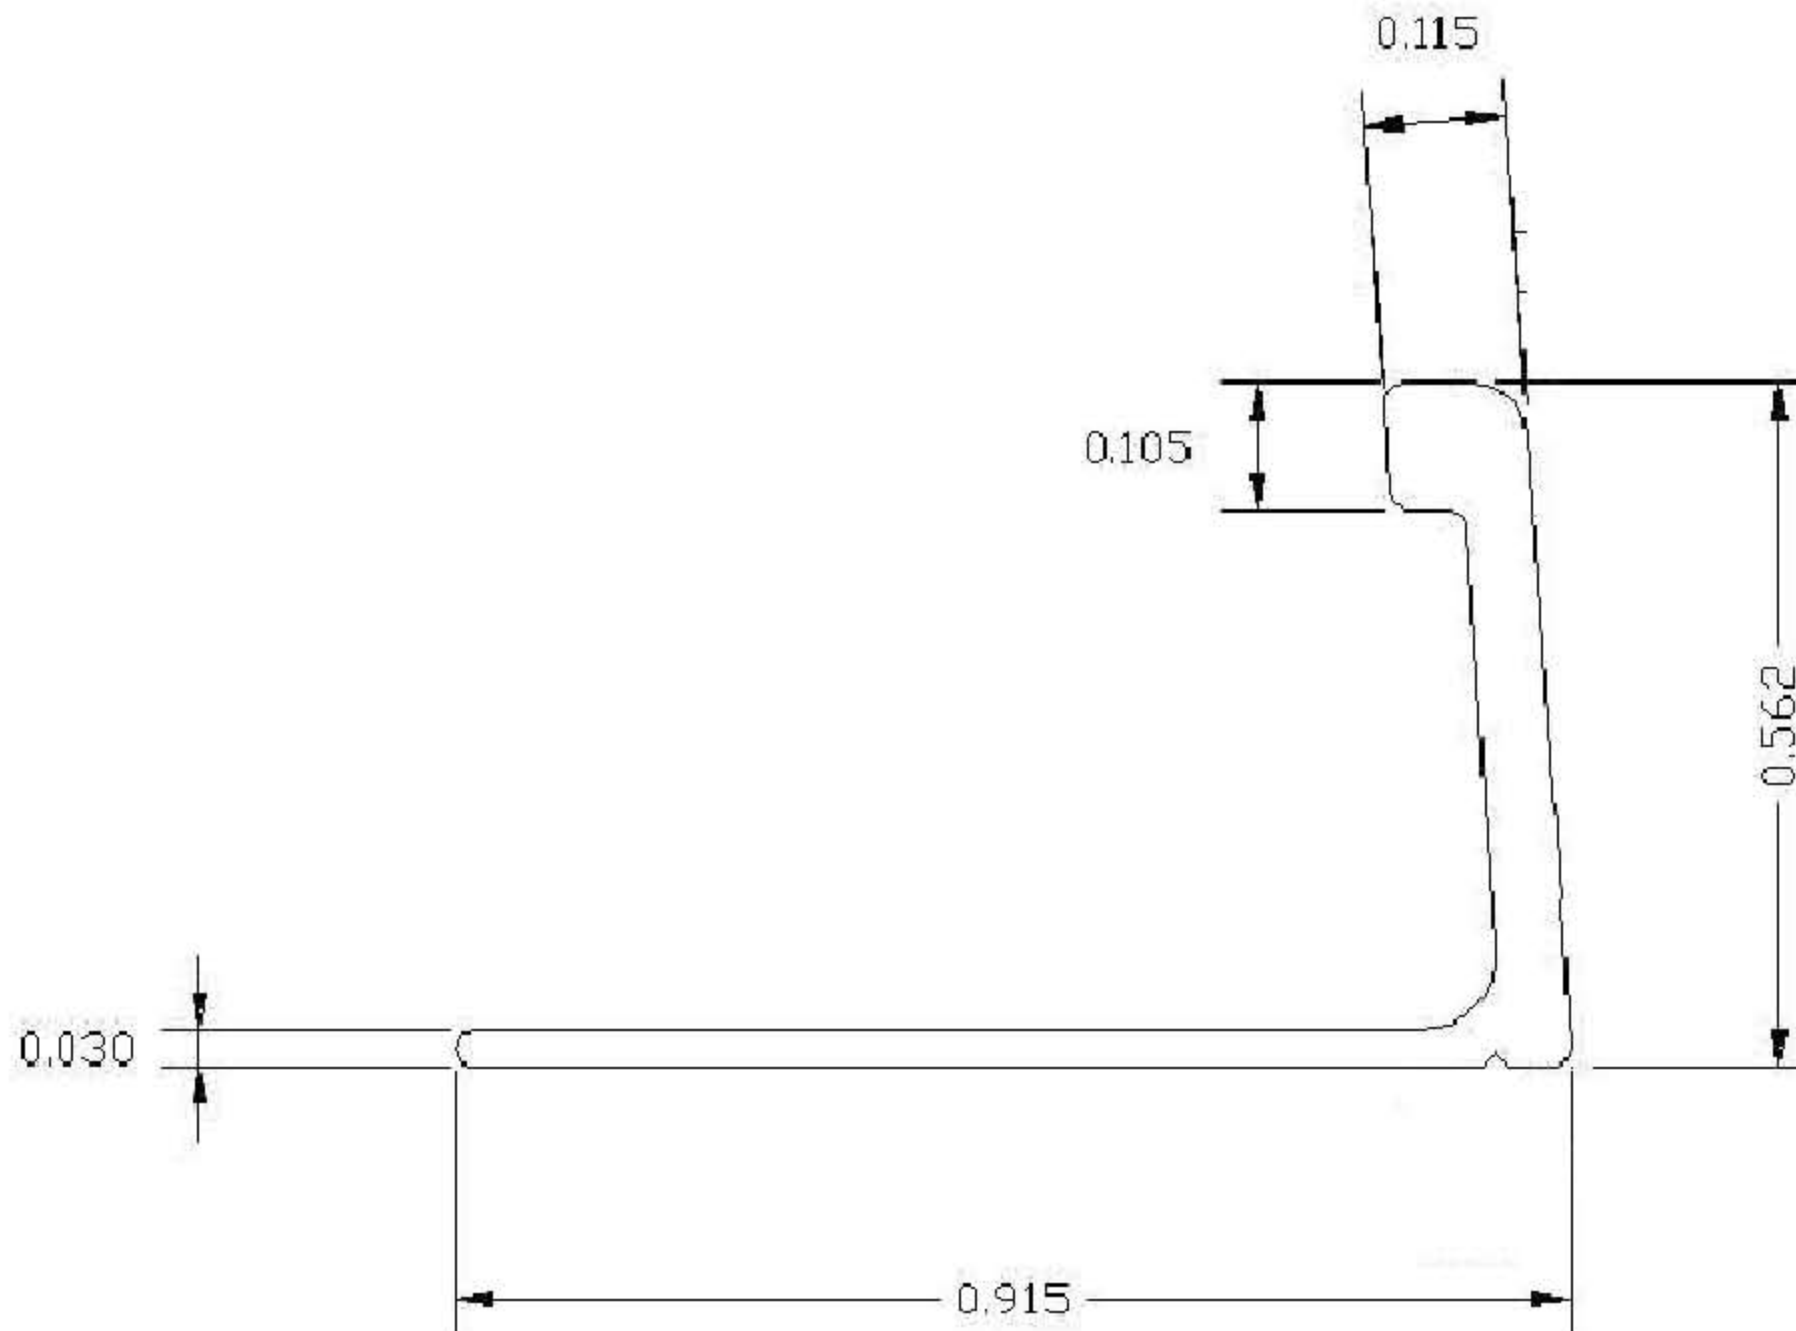

NATIONAL METAL SHAPES, INC.

425 S. SANDUSKY STREET

DELAWARE, OHIO 43015

(740) 363-9559

(800) 837-9559

FAX (740) 363-3000

20032

Item #: 20032

Description: 1/2" High x 8' Long, L-Angle Type Tile Trim

Material: Brass - Mill Finish

STANDARD TOLERANCES FOR EXTRUDED SHAPES APPLY UNLESS OTHERWISE SPECIFIED