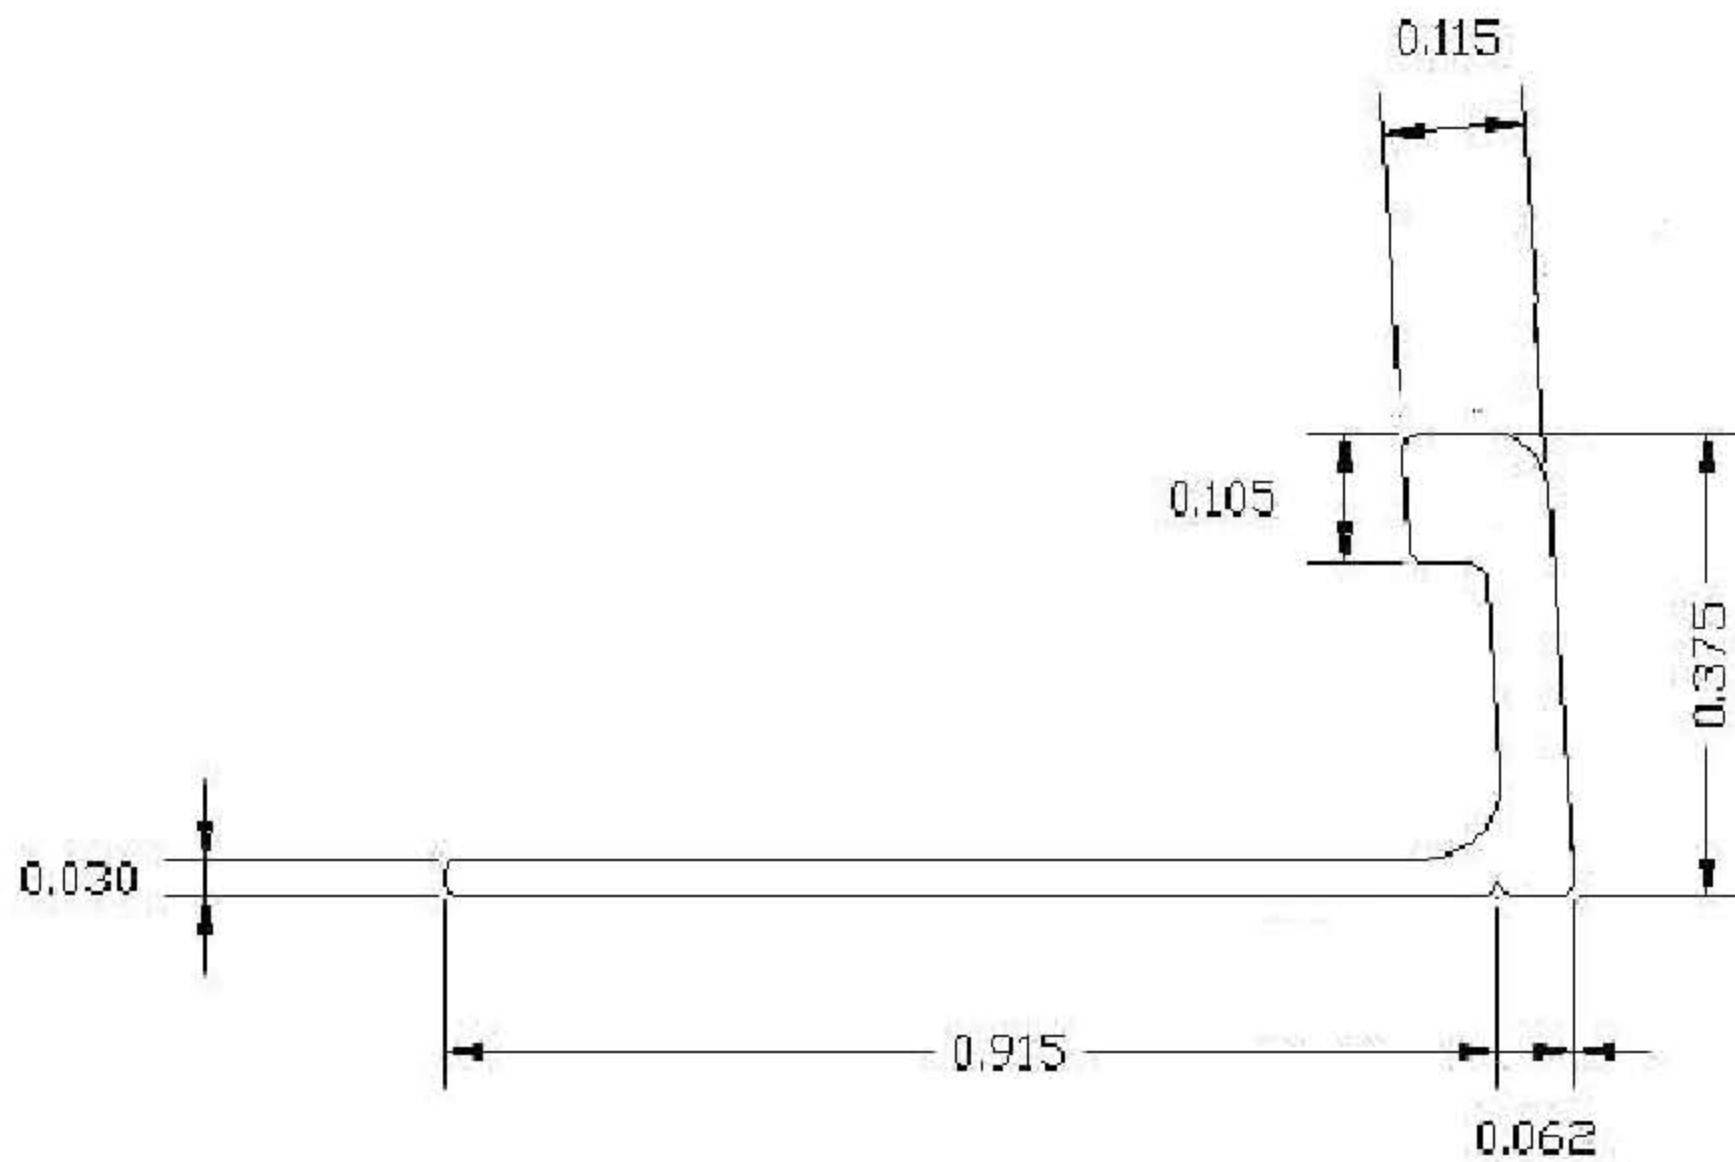

NATIONAL METAL SHAPES, INC.

425 S. SANDUSKY STREET

DELAWARE, OHIO 43015

(740) 363-9559

(800) 837-9559

FAX (740) 363-3000

20022

Item #: 20022

Description: 5/16" High x 8' Long, L-Angle Type Tile Trim

Material: Brass - Mill Finish

STANDARD TOLERANCES FOR EXTRUDED SHAPES APPLY UNLESS OTHERWISE SPECIFIED