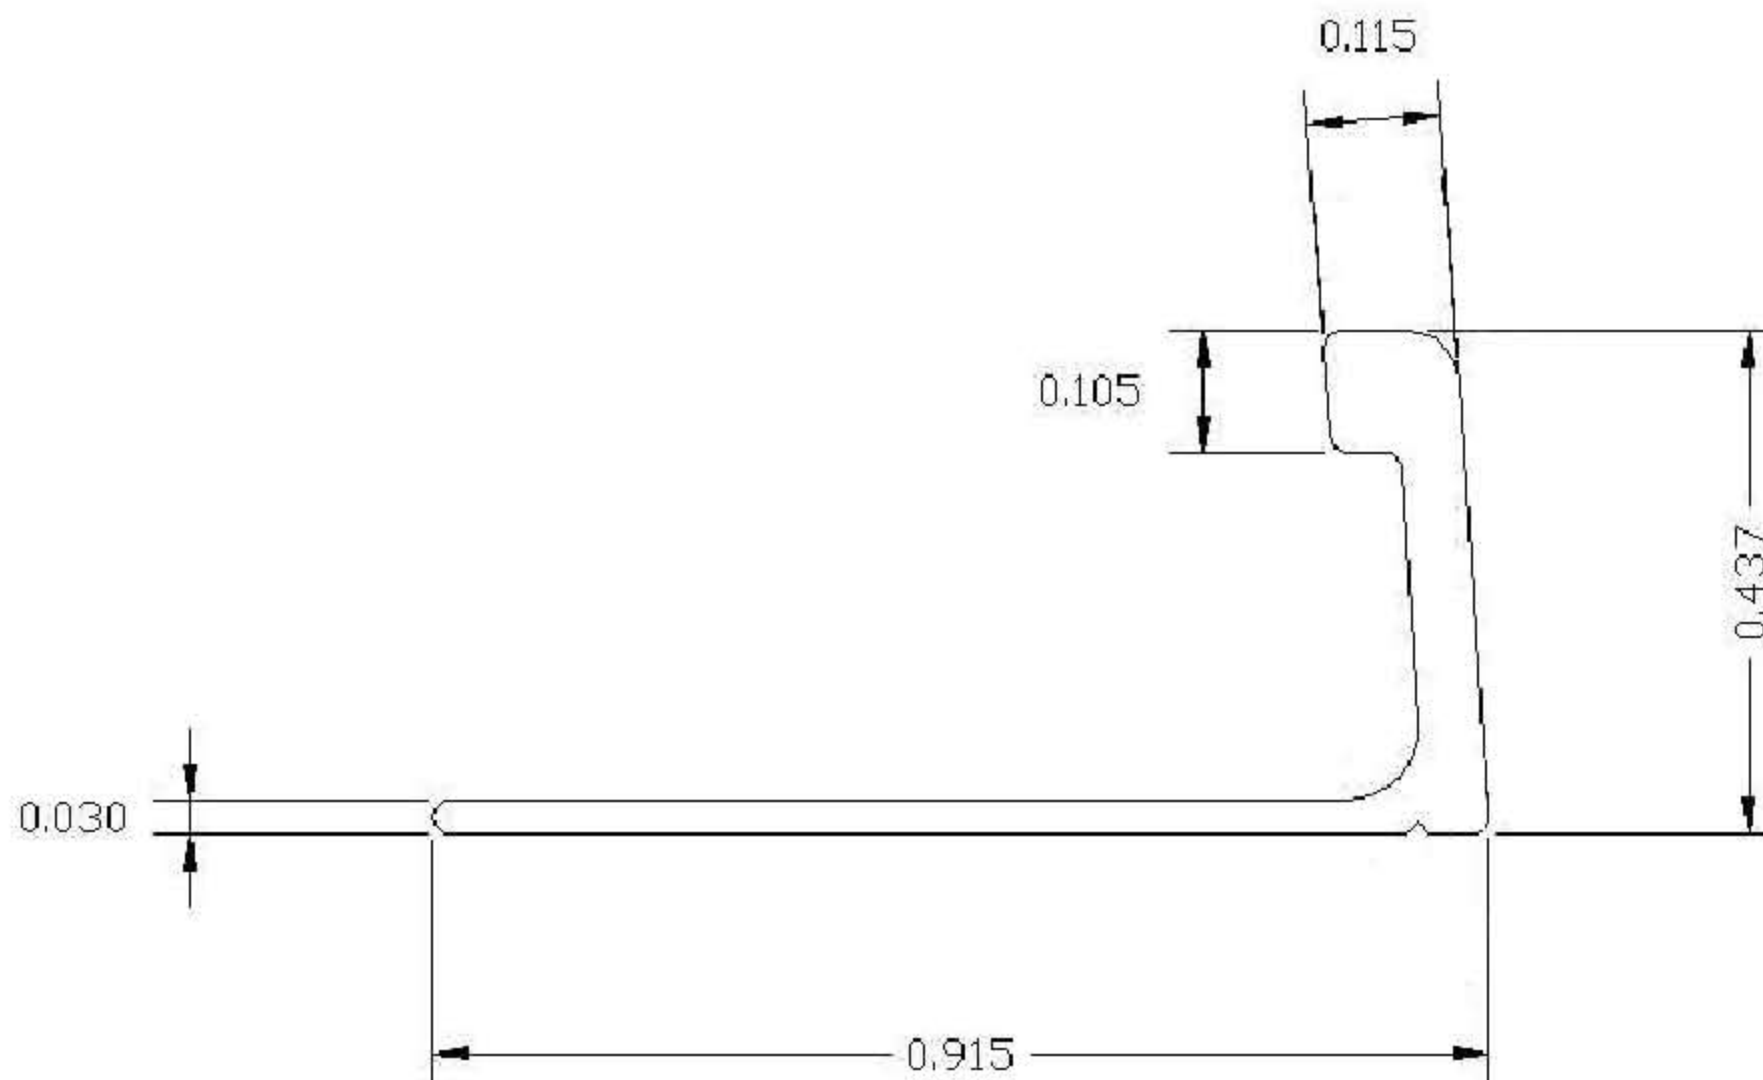

NATIONAL METAL SHAPES, INC.

425 S. SANDUSKY STREET

DELAWARE, OHIO 43015

(740) 363-9559

(800) 837-9559

FAX (740) 363-3000

20012

Item #: 20012

Description: 3/8" High x 8' Long, L-Angle Type Tile Trim

Material: Brass - Mill Finish

STANDARD TOLERANCES FOR EXTRUDED SHAPES APPLY UNLESS OTHERWISE SPECIFIED