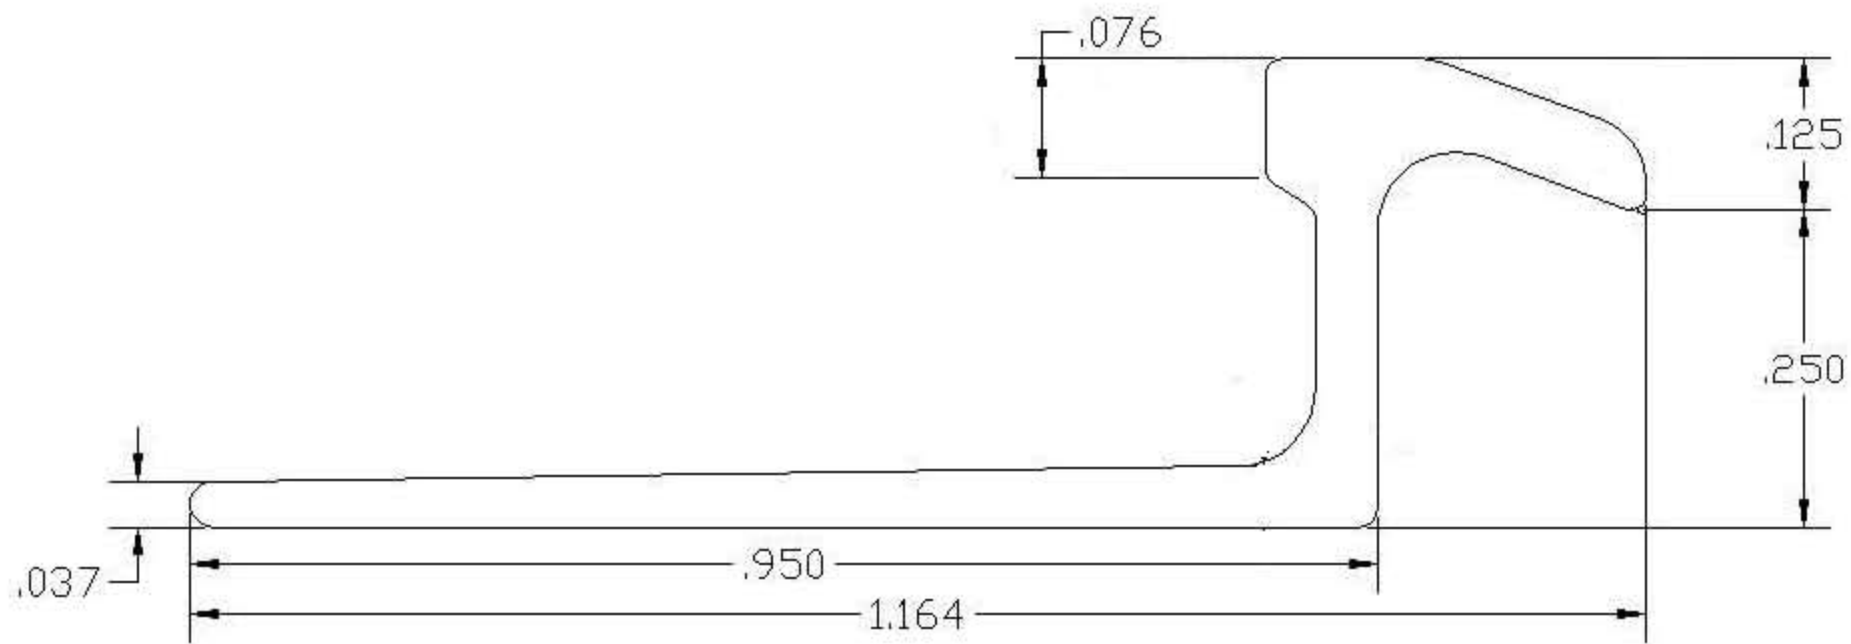

# NATIONAL METAL SHAPES, INC.

425 S. SANDUSKY STREET

DELAWARE, OHIO 43015

(740) 363-9559

(800) 837-9559

FAX (740) 363-3000

20322

Item #: 20322

Description: 5/16" High x 8' Long, Carpet Tuck Type Tile Trim

Material: Brass - Mill Finish

STANDARD TOLERANCES FOR EXTRUDED SHAPES APPLY UNLESS OTHERWISE SPECIFIED