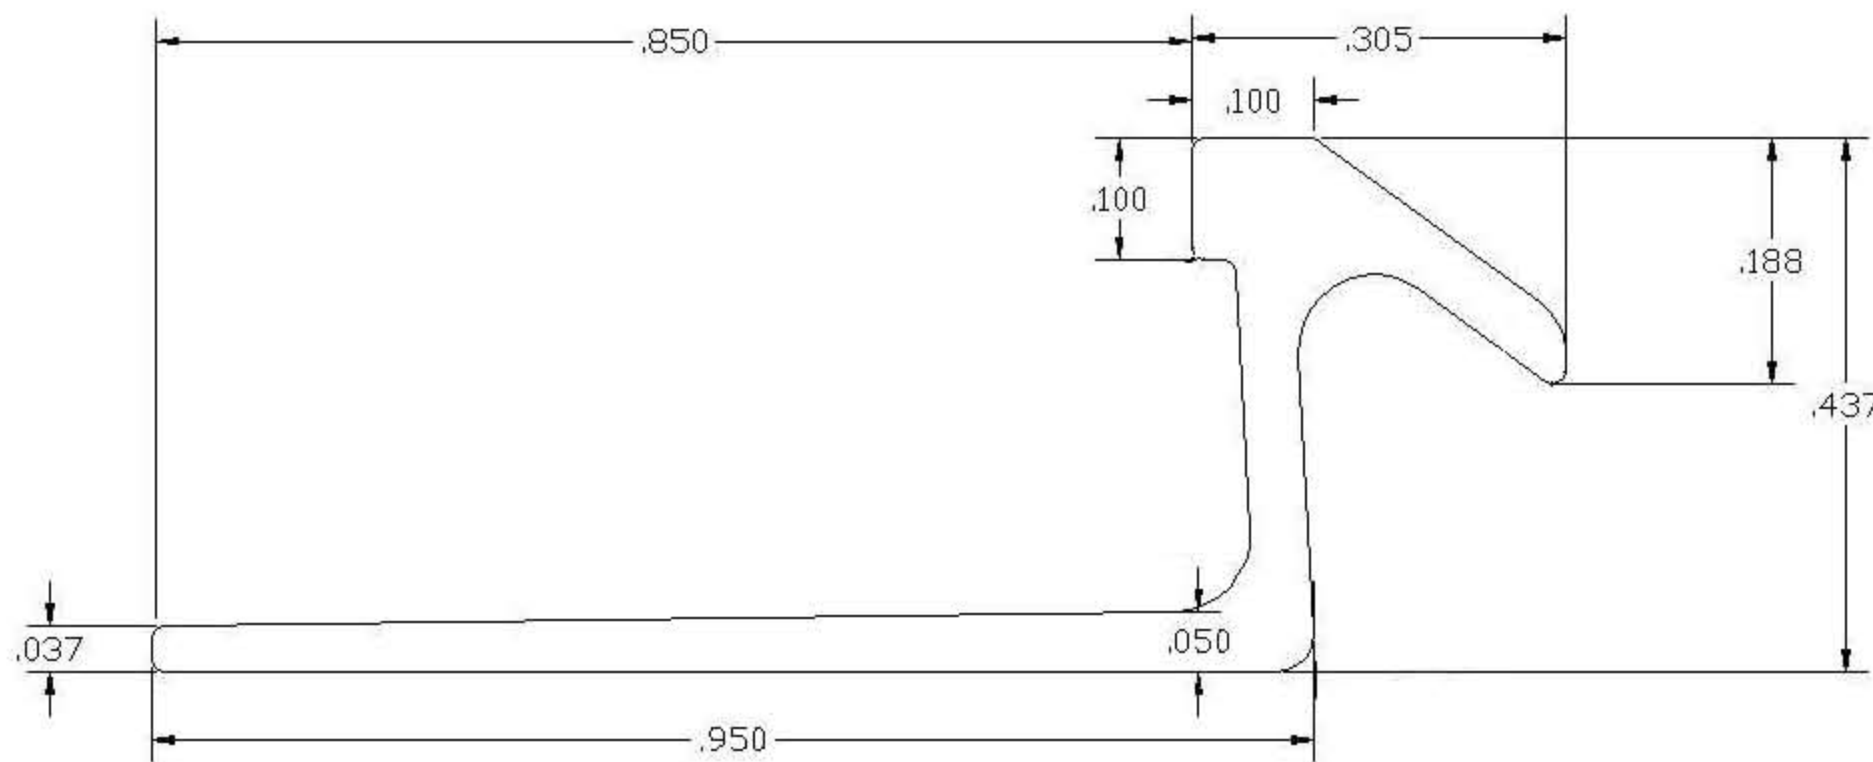

# NATIONAL METAL SHAPES, INC.

425 S. SANDUSKY STREET

DELAWARE, OHIO 43015

(740) 363-9559

(800) 837-9559

FAX (740) 363-3000

20312

Item #: 20312

Description: 3/8" High x 8' Long, Carpet Tuck Type Tile Trim

Material: Brass - Mill Finish

STANDARD TOLERANCES FOR EXTRUDED SHAPES APPLY UNLESS OTHERWISE SPECIFIED