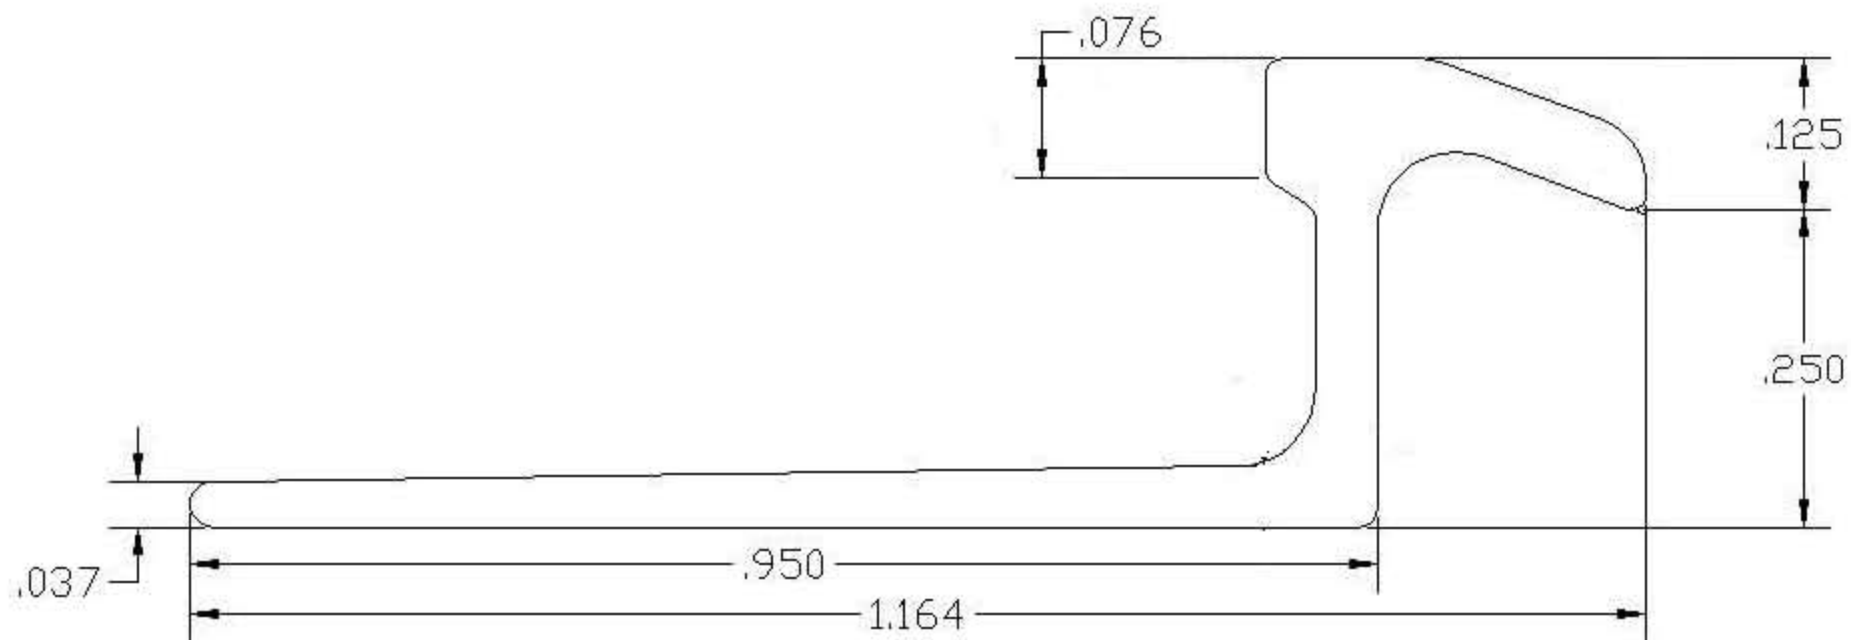

# NATIONAL METAL SHAPES, INC.

425 S. SANDUSKY STREET

DELAWARE, OHIO 43015

(740) 363-9559

(800) 837-9559

FAX (740) 363-3000

10324

Item #: 10324

Description: 5/16" High x 8' Long, Carpet Tuck Type Tile Trim

Material: Aluminum - Non-Hammered and Colonial Finishes

STANDARD TOLERANCES FOR EXTRUDED SHAPES APPLY UNLESS OTHERWISE SPECIFIED