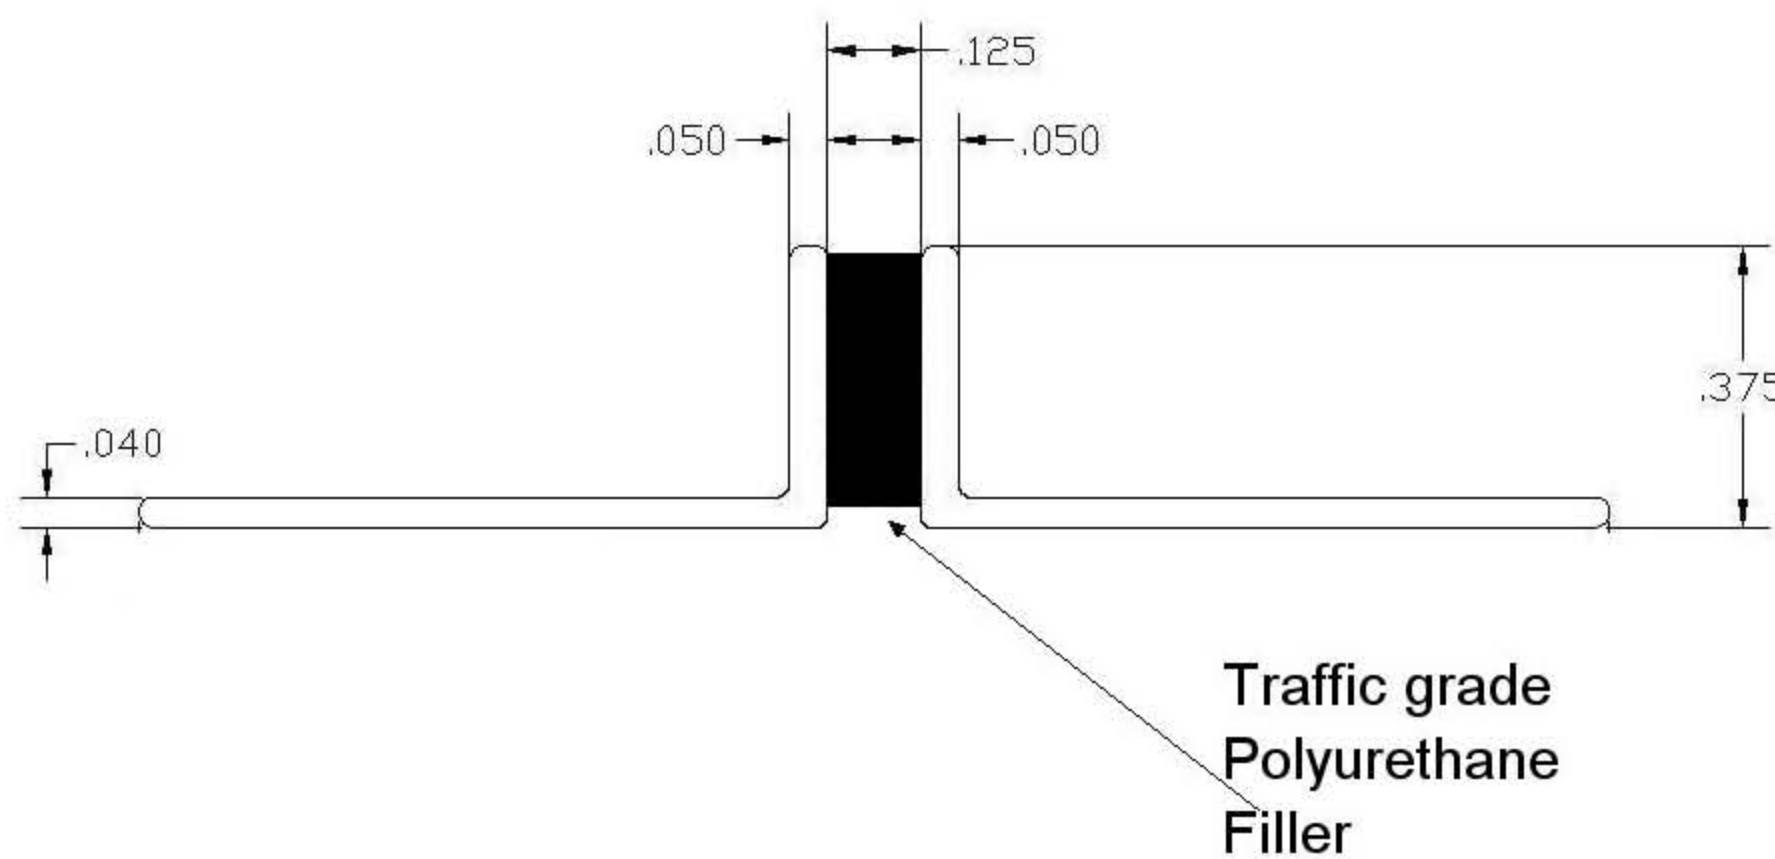

# NATIONAL METAL SHAPES, INC.

425 S. SANDUSKY STREET

DELAWARE, OHIO 43015

(740) 363-9559

(800) 837-9559

FAX (740) 363-3000

TB3816GX18

Item #: TB3816GX18

Description: 3/8" High x 1/8" wide (Movement Zone) x 6' Long, T-Type Expansion Joint. Specify Polyurethane Joint Color when ordering - Black, White, and Gray (Quick Silver) colors are Standard. Custom colors are available. 16 Ga. L-Angle Sides.

Material: Brass - L-Angle Sides and Polyurethane - Movement Zone

STANDARD TOLERANCES FOR EXTRUDED SHAPES APPLY UNLESS OTHERWISE SPECIFIED