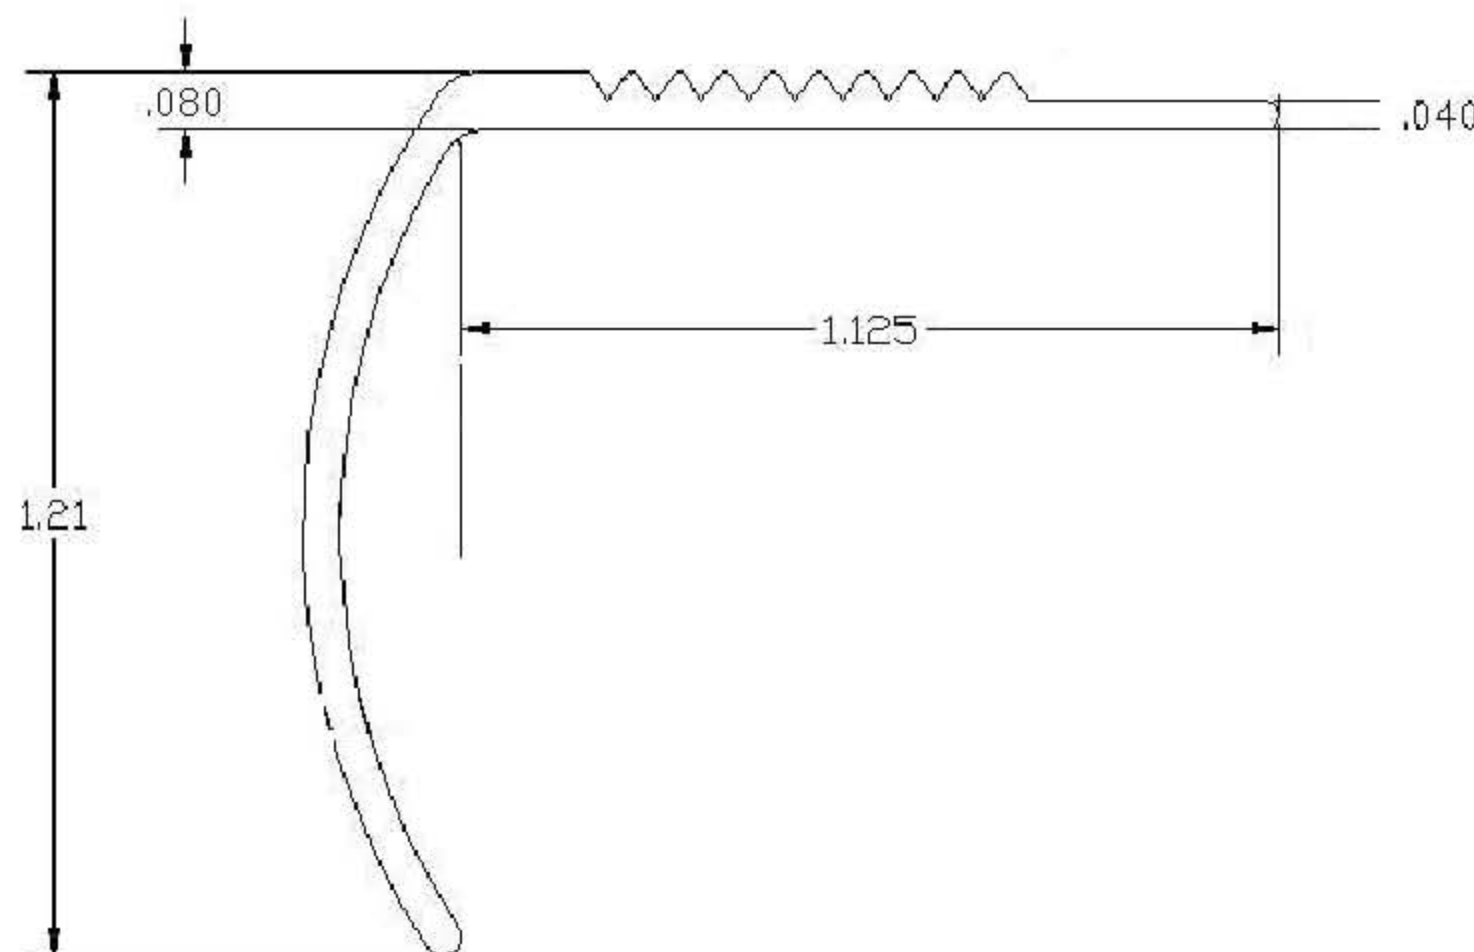

NATIONAL METAL SHAPES, INC.

425 S. SANDUSKY STREET

DELAWARE, OHIO 43015

(740) 363-9559

(800) 837-9559

FAX (740) 363-3000

424

Item #: 424

Description: Stair Nose, Heavy, 12' Long

Material: Aluminum - Hammered and Colonial Finishes

STANDARD TOLERANCES FOR EXTRUDED SHAPES APPLY UNLESS OTHERWISE SPECIFIED