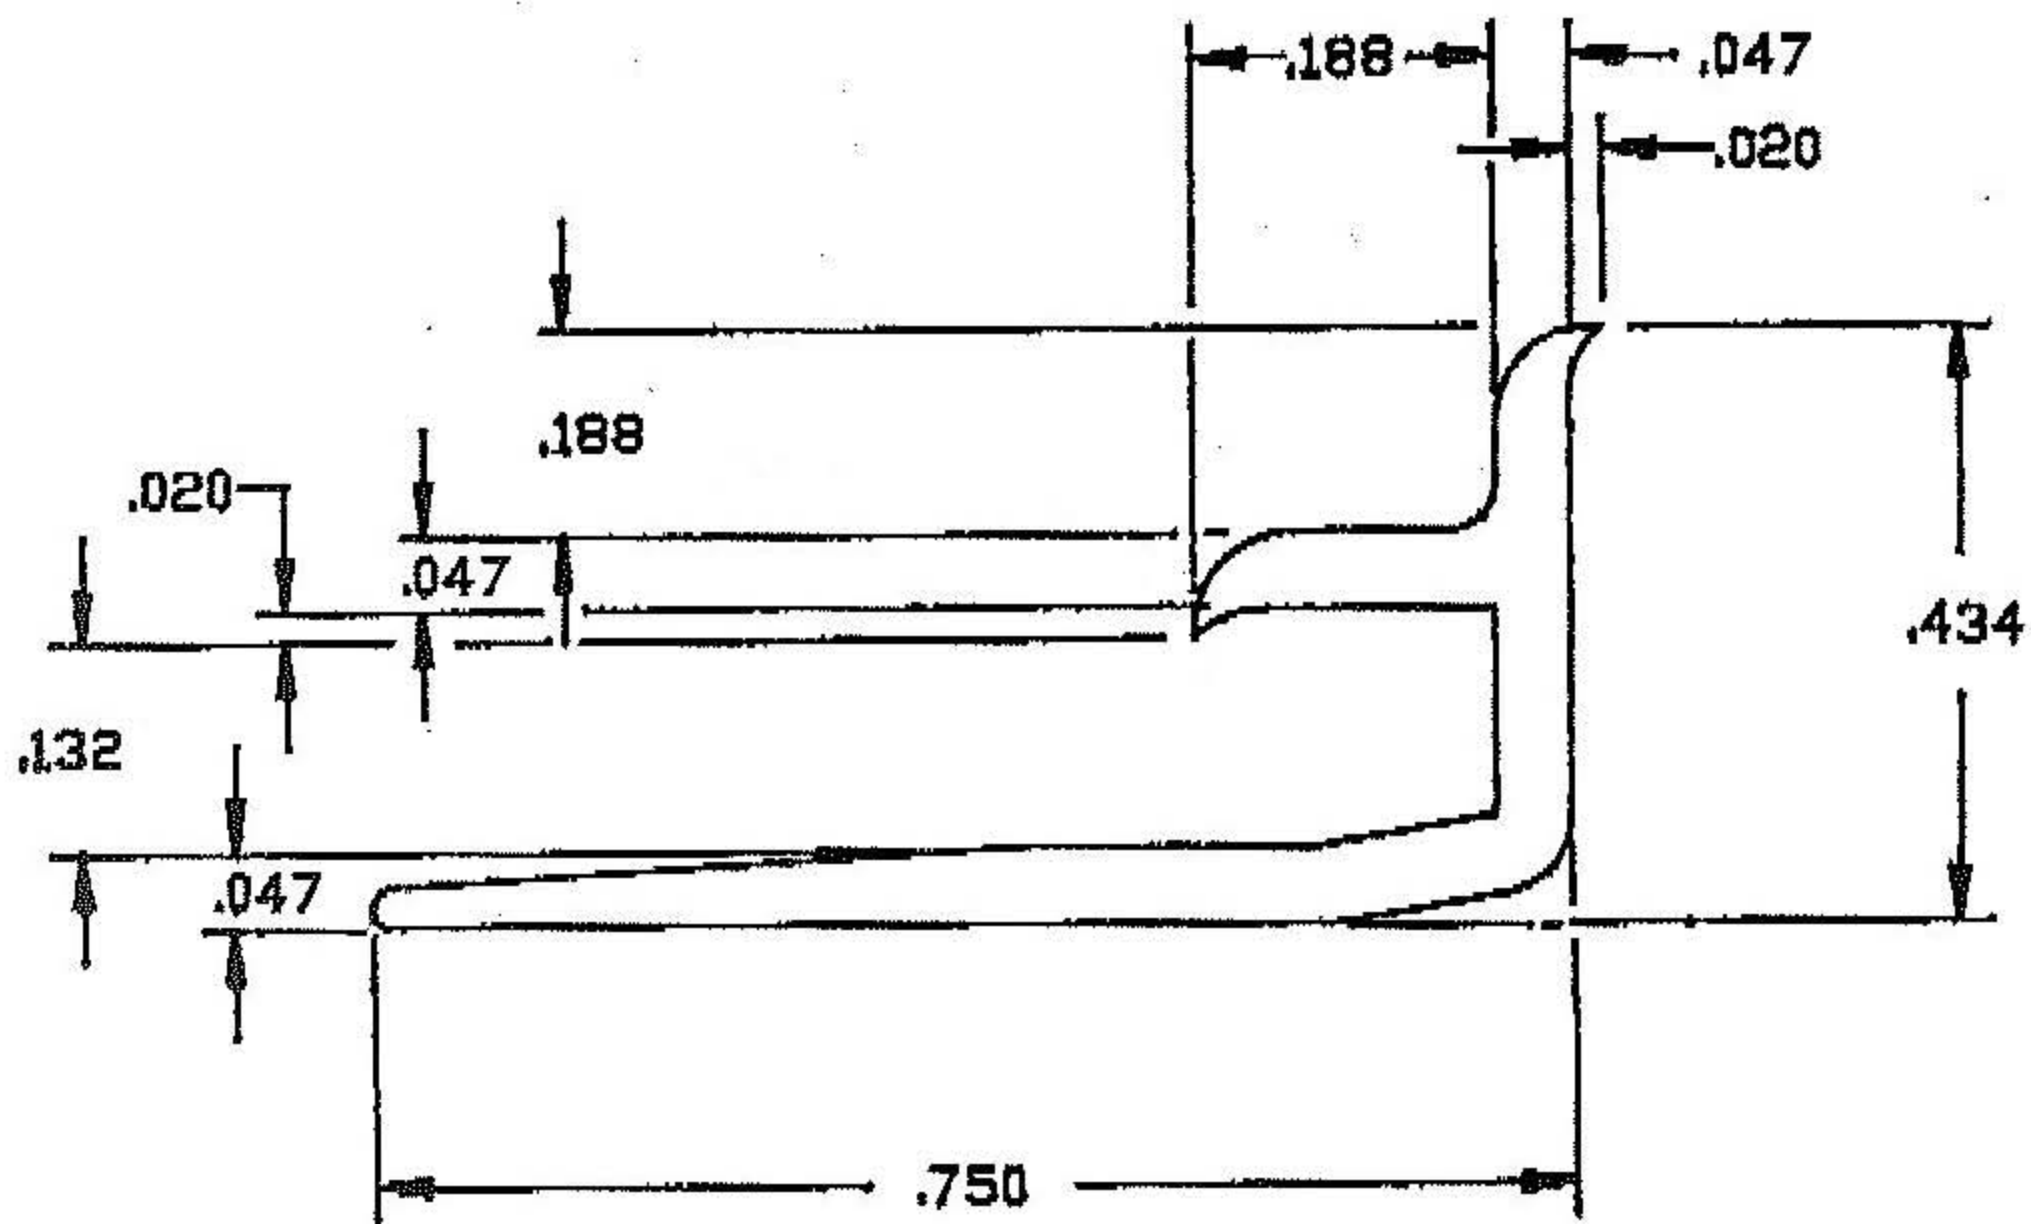

NATIONAL METAL SHAPES, INC.

425 S. SANDUSKY STREET

DELAWARE, OHIO 43015

(740) 363-9559

(800) 837-9559

FAX (740) 363-3000

724

Item #: 724

Description: 1/8" Inside Corner Cove, 12' Long

Material: Aluminum - Non-Hammered and Colonial Finishes

STANDARD TOLERANCES FOR EXTRUDED SHAPES APPLY UNLESS OTHERWISE SPECIFIED