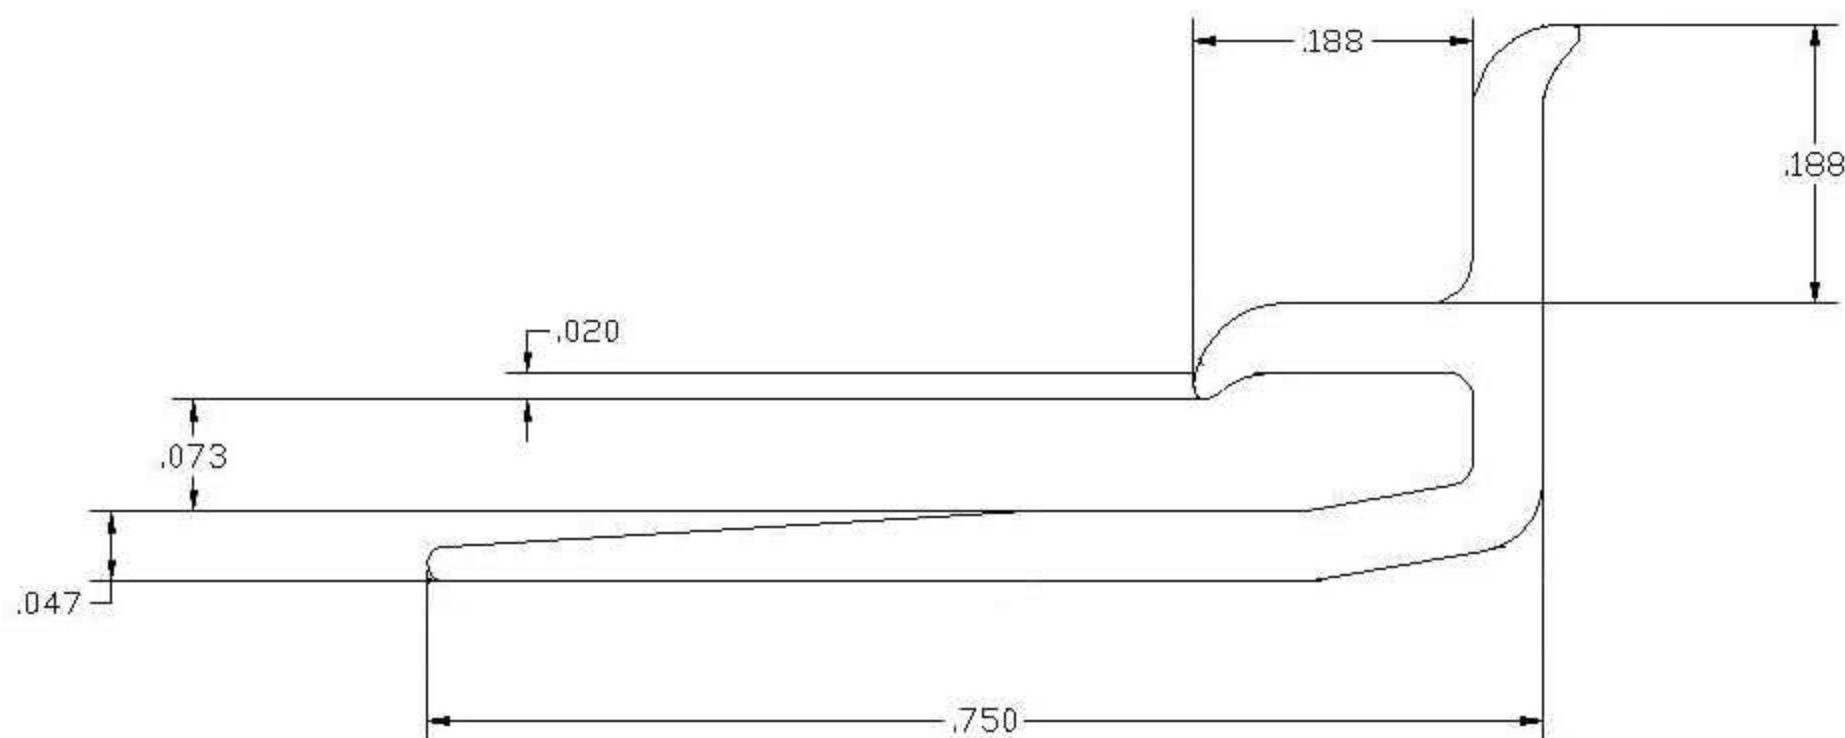

NATIONAL METAL SHAPES, INC.

425 S. SANDUSKY STREET

DELAWARE, OHIO 43015

(740) 363-9559

(800) 837-9559

FAX (740) 363-3000

714L

Item #: 714L

Description: 1/16" Inside Corner Cove, 12' Long

Material: Aluminum - Non-Hammered and Colonial Finishes

STANDARD TOLERANCES FOR EXTRUDED SHAPES APPLY UNLESS OTHERWISE SPECIFIED