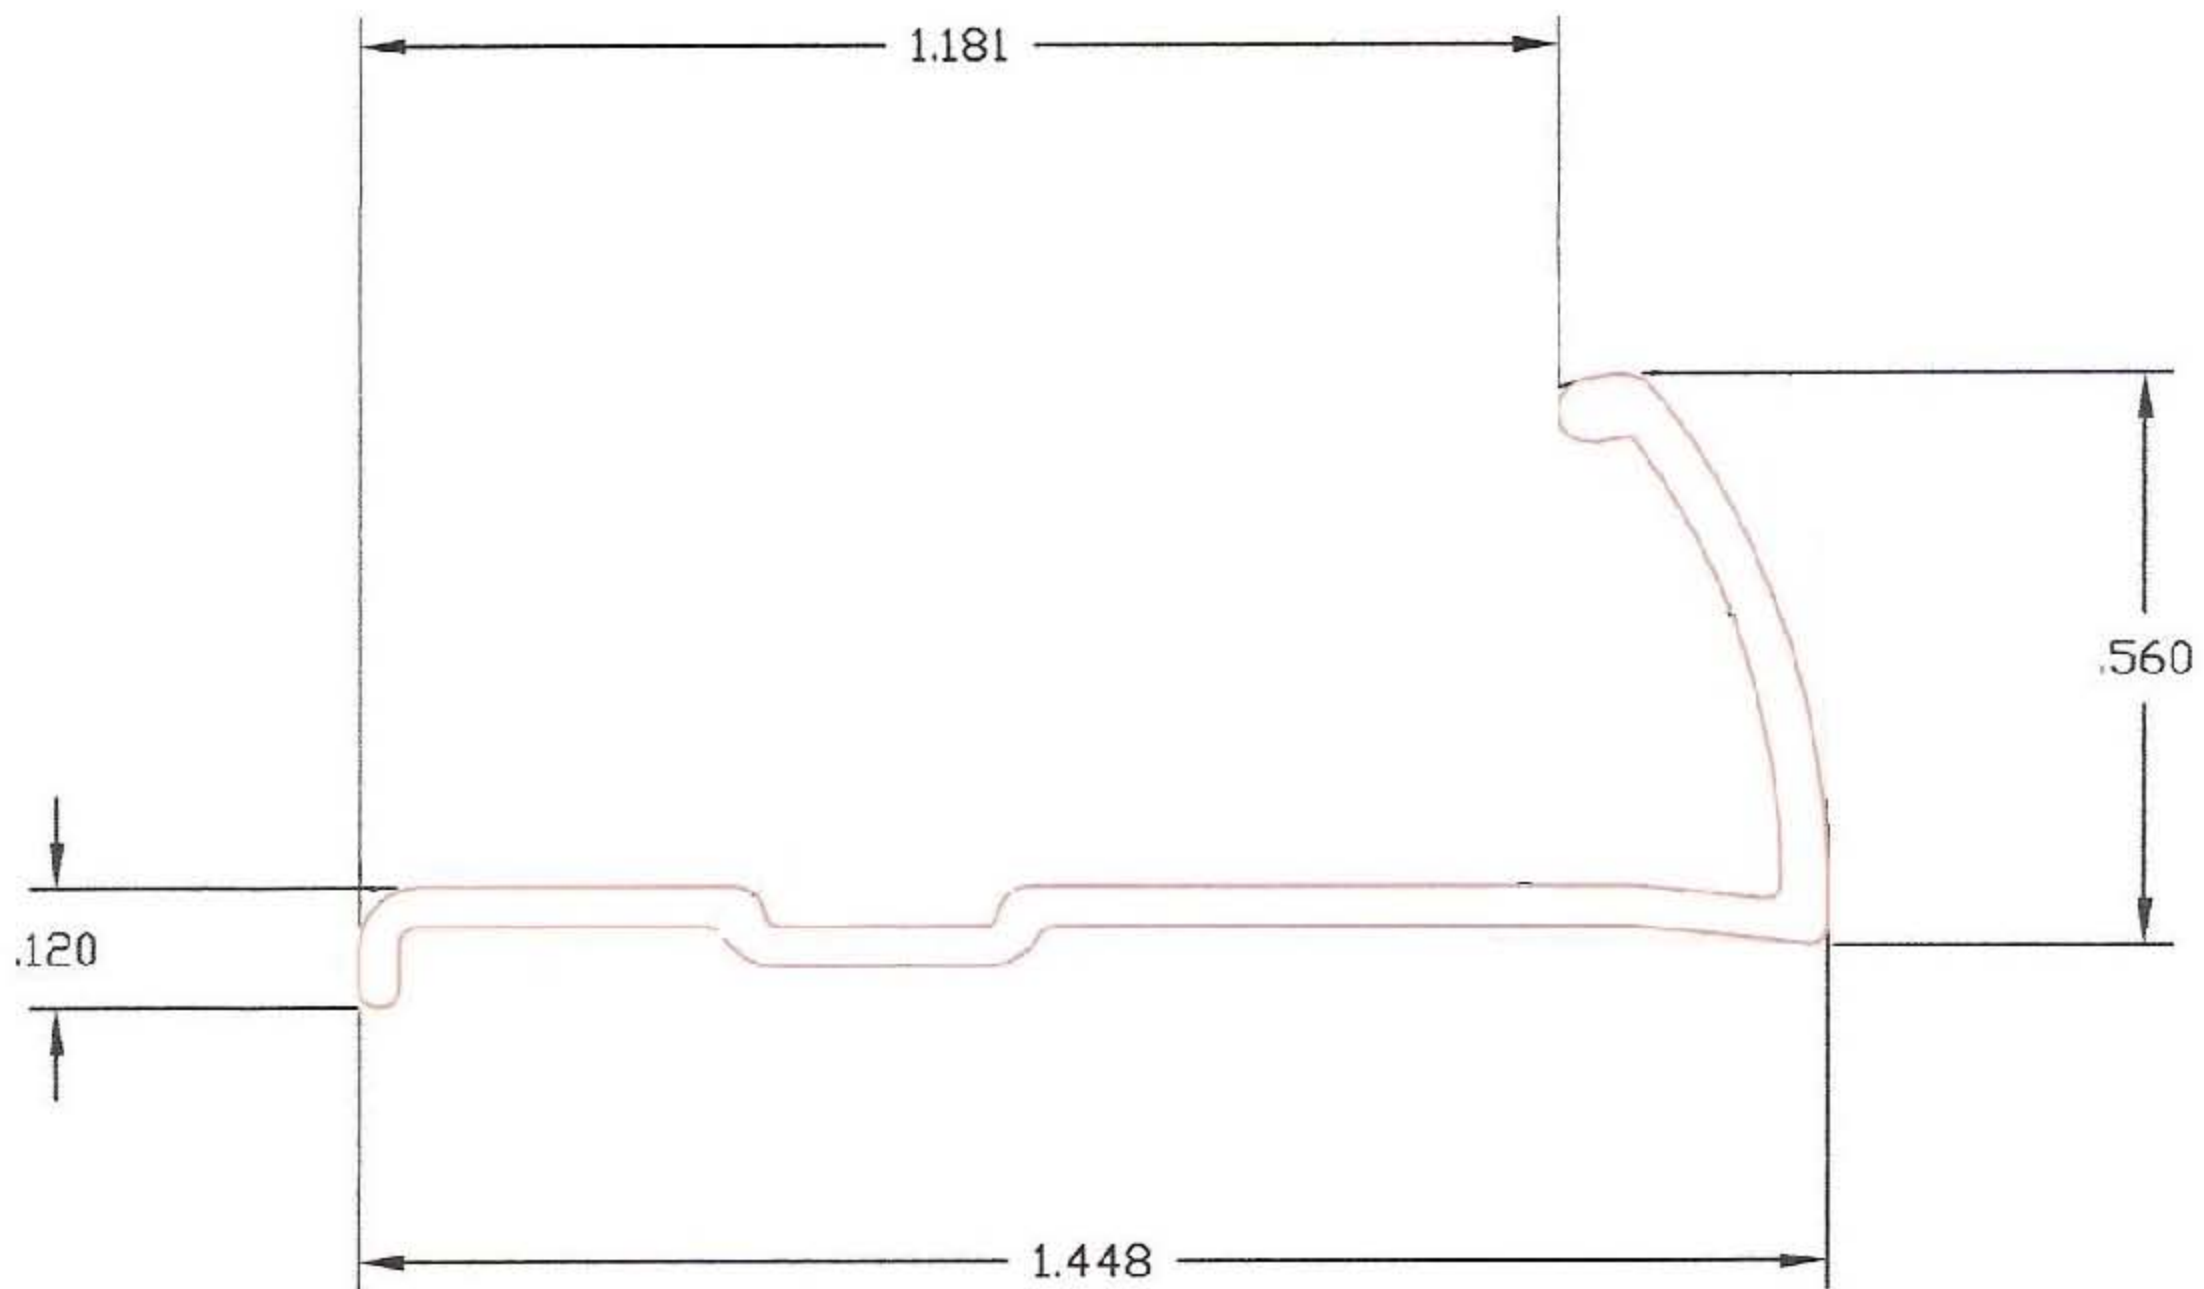

# NATIONAL METAL SHAPES, INC.

425 S. SANDUSKY STREET

DELAWARE, OHIO 43015

(740) 363-9559

(800) 837-9559

FAX (740) 363-3000

114

Item #: 114

Description: Pin Gripper Bar, Medium Lip, 12' Long

Material: Aluminum - Hammered and Colonial Finishes

STANDARD TOLERANCES FOR EXTRUDED SHAPES APPLY UNLESS OTHERWISE SPECIFIED