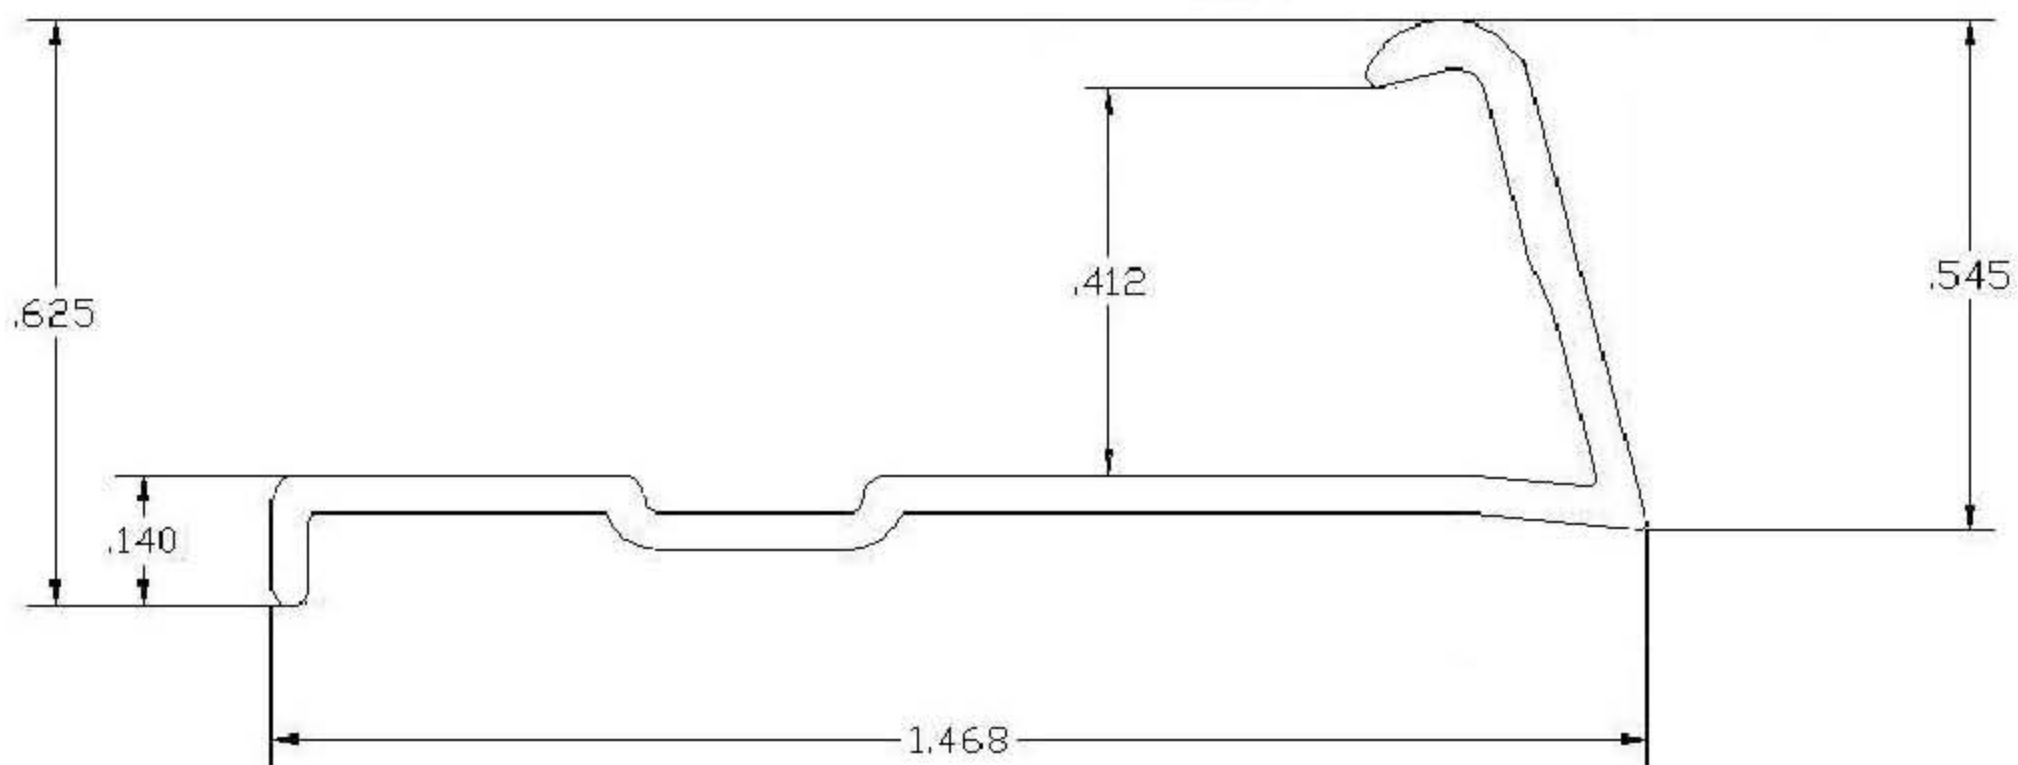

NATIONAL METAL SHAPES, INC.

425 S. SANDUSKY STREET

DELAWARE, OHIO 43015

(740) 363-9559

(800) 837-9559

FAX (740) 363-3000

104

Item #: 104

Description: Pin Gripper Bar, Standard, 12' Long

Material: Aluminum - Hammered and Colonial Finishes

STANDARD TOLERANCES FOR EXTRUDED SHAPES APPLY UNLESS OTHERWISE SPECIFIED