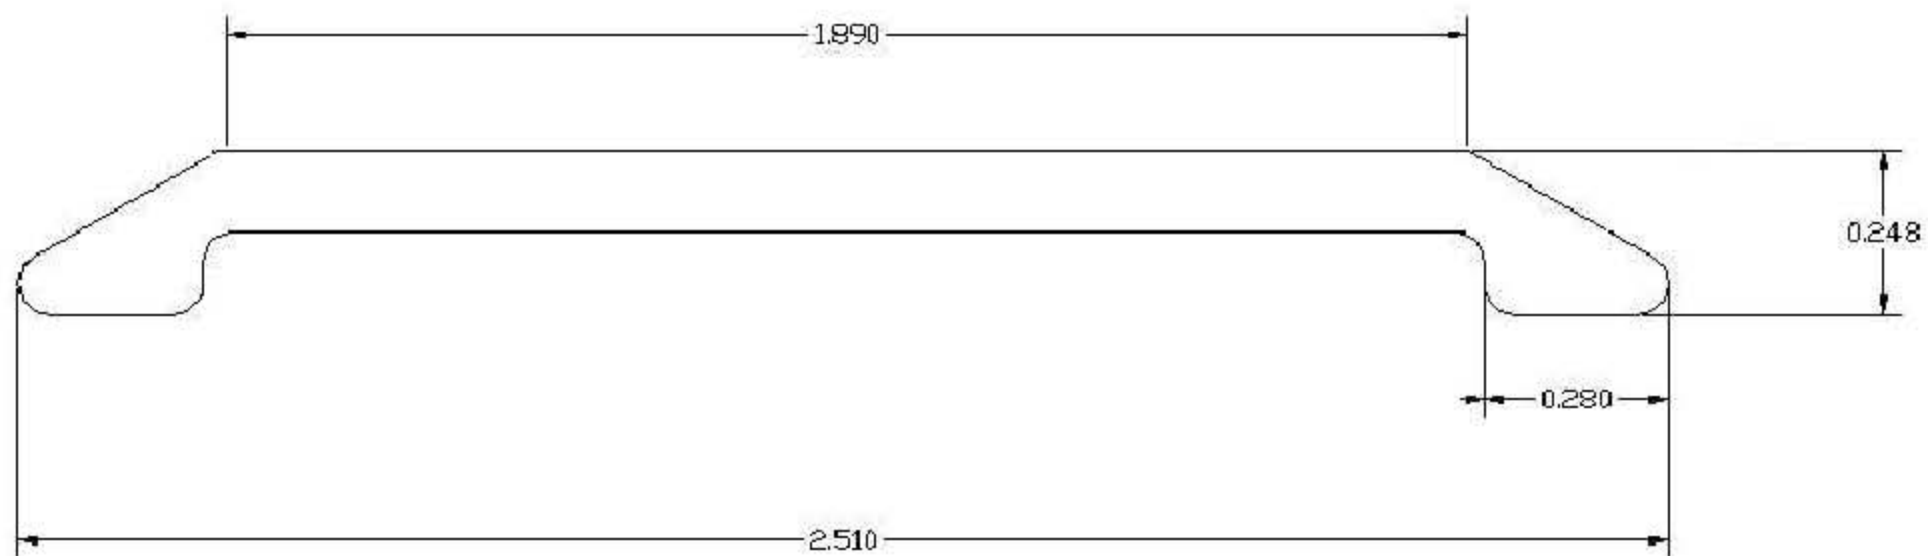

NATIONAL METAL SHAPES, INC.

425 S. SANDUSKY STREET

DELAWARE, OHIO 43015

(740) 363-9559

(800) 837-9559

FAX (740) 363-3000

231

Item #: 231

Description: 2 1/2" Saddle Bar, 12' Long

Material: Aluminum - Hammered and Colonial Finishes

STANDARD TOLERANCES FOR EXTRUDED SHAPES APPLY UNLESS OTHERWISE SPECIFIED