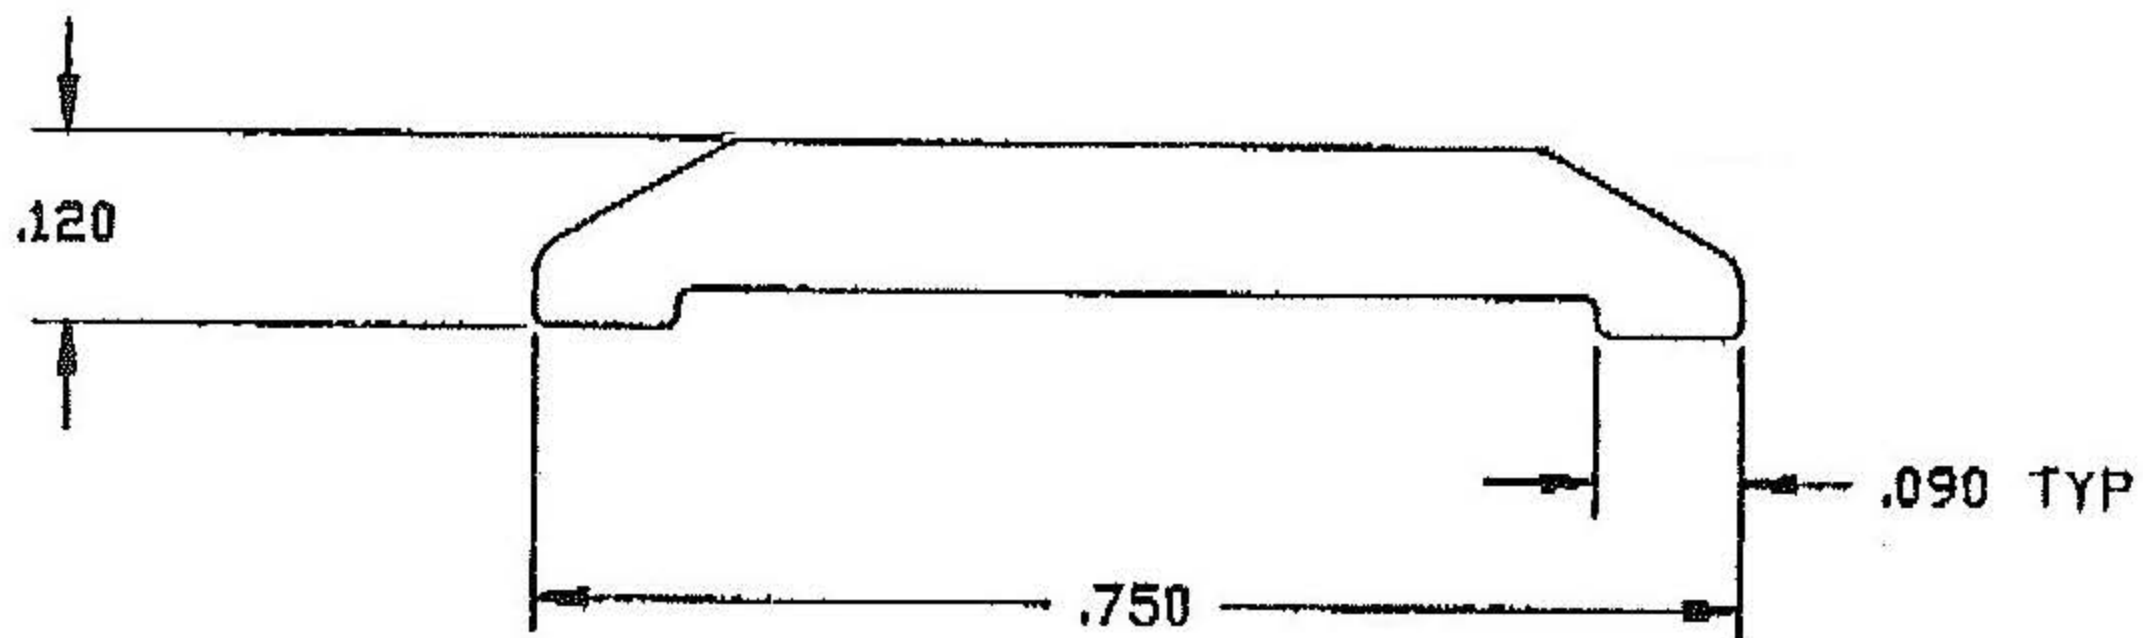

Item #: 214

Description: 3/4" Saddle Bar, 12' Long

Material: Aluminum - Hammered and Colonial Finishes

STANDARD TOLERANCES FOR EXTRUDED SHAPES APPLY UNLESS OTHERWISE SPECIFIED