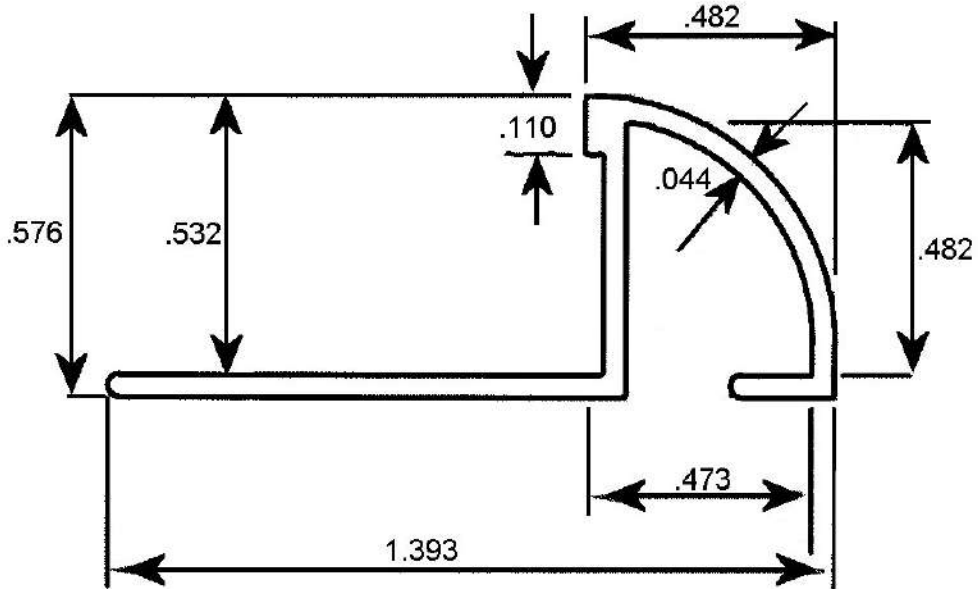

NATIONAL METAL SHAPES, INC.

425 S. SANDUSKY STREET
DELAWARE, OHIO 43015
(740) 363-9559
(800) 837-9559
FAX (740) 363-3000

10134

Item #: 10134

Description: 1/2" High x 8' Long, Quarter Round Type Tile Trim

Material: Aluminum - Non-Hammered and Colonial Finishes

STANDARD TOLERANCES FOR EXTRUDED SHAPES APPLY UNLESS OTHERWISE SPECIFIED