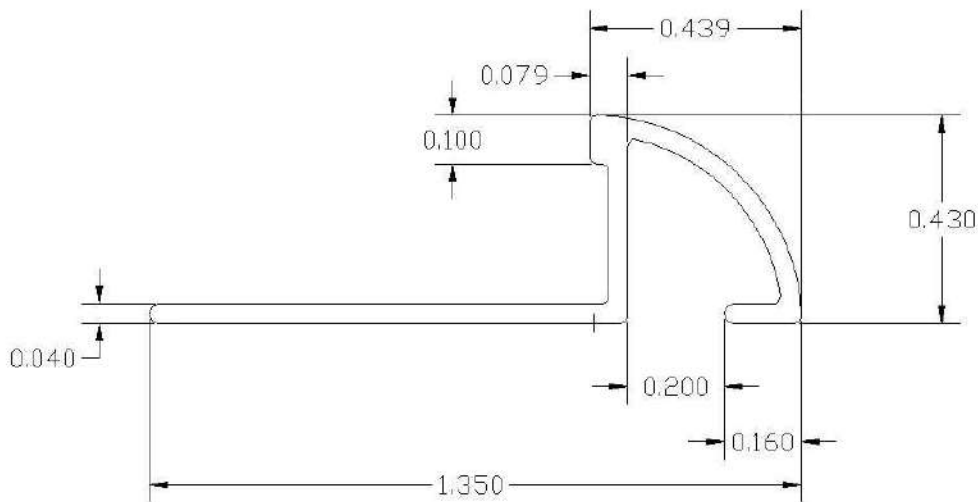

NATIONAL METAL SHAPES, INC.

425 S. SANDUSKY STREET
DELAWARE, OHIO 43015
(740) 363-9559
(800) 837-9559
FAX (740) 363-3000

10114

Item #: 10114

Description: 3/8" High x 8' Long, Quarter Round Type Tile Trim

Material: Aluminum - Non-Hammered and Colonial Finishes

STANDARD TOLERANCES FOR EXTRUDED SHAPES APPLY UNLESS OTHERWISE SPECIFIED