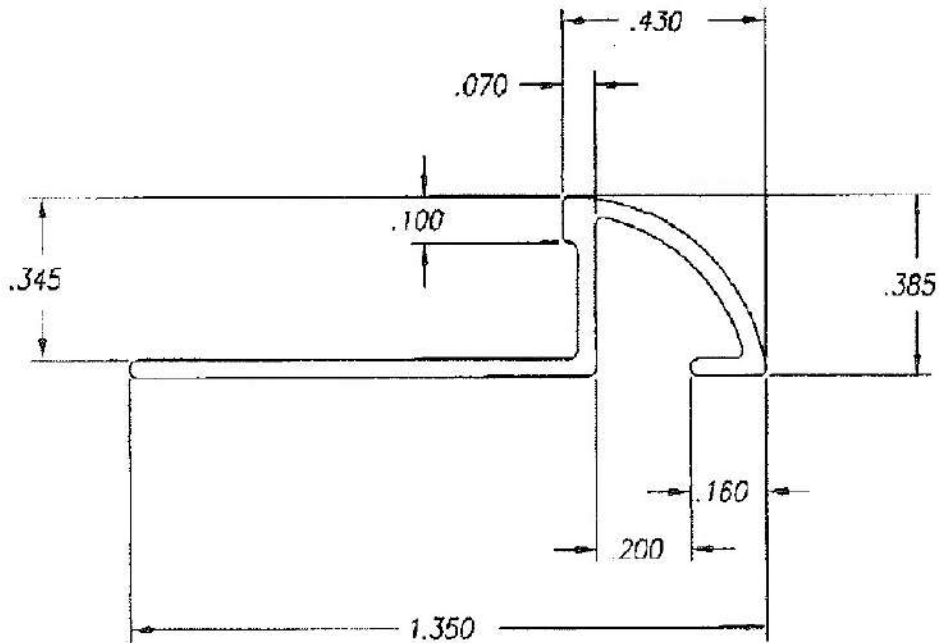

NATIONAL METAL SHAPES, INC.

425 S. SANDUSKY STREET
DELAWARE, OHIO 43015
(740) 363-9559
(800) 837-9559
FAX (740) 363-3000

10124

Item #: 10124

Description: 5/16" High x 8' Long, Quarter Round Type Tile Trim