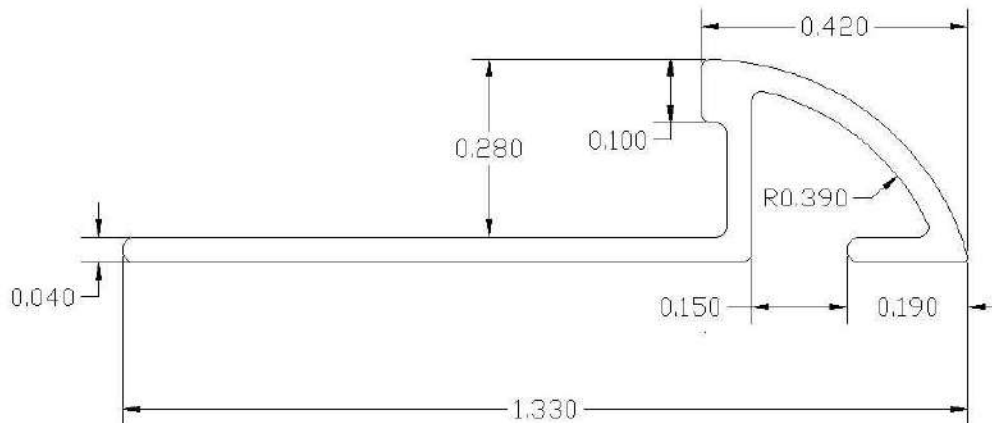

NATIONAL METAL SHAPES, INC.

425 S. SANDUSKY STREET
DELAWARE, OHIO 43015
(740) 363-9559
(800) 837-9559
FAX (740) 363-3000

10144

Item #: 10144

Description: 1/4" High x 8' Long, Quarter Round Type Tile Trim

Material: Aluminum - Non-Hammered and Colonial Finishes

STANDARD TOLERANCES FOR EXTRUDED SHAPES APPLY UNLESS OTHERWISE SPECIFIED